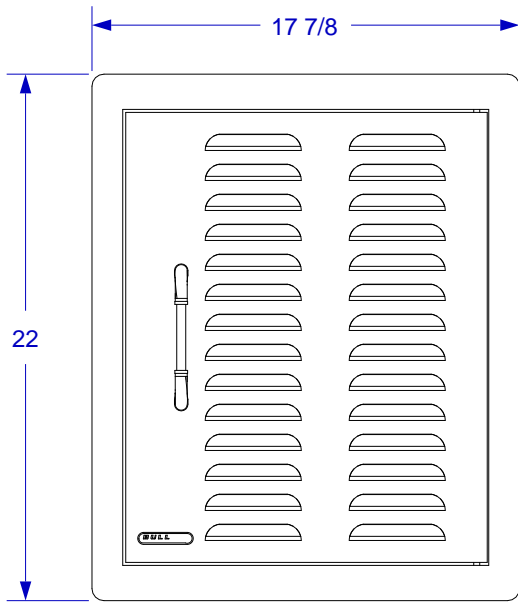

VERTICAL DOOR WITH
LOUVERED VENTS
SPEC SHEET
SKU #89977 S

ISOMETRIC VIEW

TOP VIEW

FRONT VIEW

RIGHT SIDE VIEW

NOTES:

1. CUTOUT DIMENSIONS: 15 3/4" W X 20" H X 2" D
2. SCALE: 1 1/2" = 1'-0"
3. REVISION: 01/2016