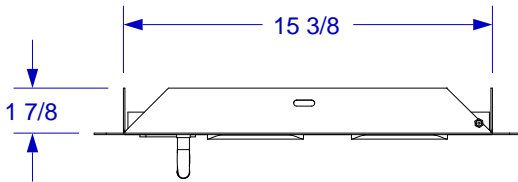

VERTICAL DOOR WITH
LOUVERED VENTS
SPEC SHEET
SKU #89977 S

ISOMETRIC VIEW

TOP VIEW

FRONT VIEW

RIGHT SIDE VIEW

NOTES:

1. CUTOUT DIMENSIONS: 15 3/4" W X 20" H X 2" D
2. SCALE: 1 1/2" = 1'-0"
3. REVISION: 01/2016