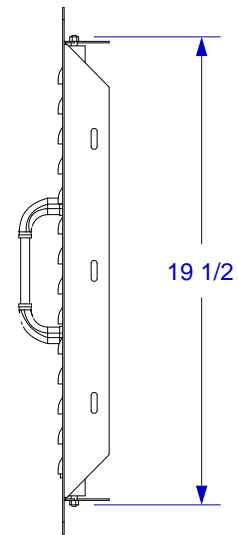

VERTICAL DOOR WITH
LOUVERED VENTS
SPEC SHEET
SKU #89977 S

ISOMETRIC VIEW

TOP VIEW

FRONT VIEW

RIGHT SIDE VIEW

NOTES:

1. CUTOUT DIMENSIONS: 15 3/4" W X 20" H X 2" D
2. SCALE: 1 1/2" = 1'-0"
3. REVISION: 01/2016