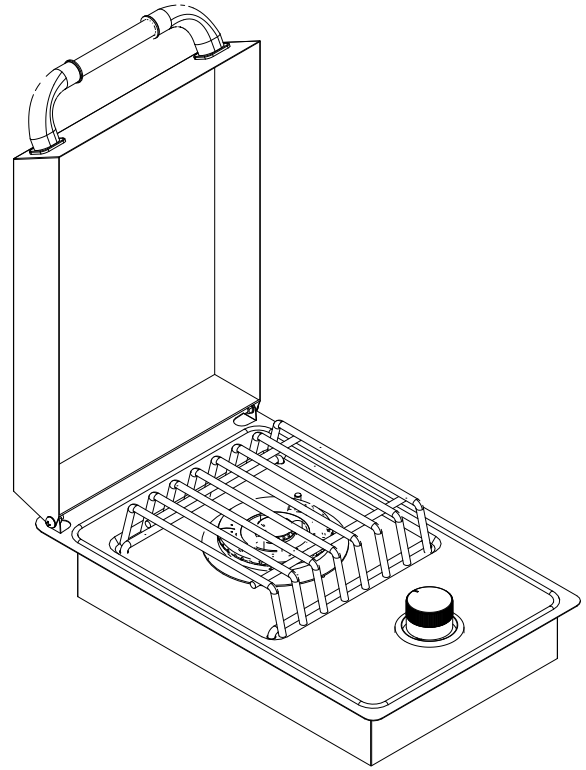

SINGLE SIDEBURNER SPEC SHEET

ISOMETRIC VIEW

TOP VIEW

FRONT VIEW

RIGHT SIDE VIEW

NOTES:

1. CUTOUT DIMENSIONS: 11 1/4"W X 17 1/2"D X 3 1/4"H
2. SCALE: 1 1/2" = 1'-0"
3. REVISION: 10/2014