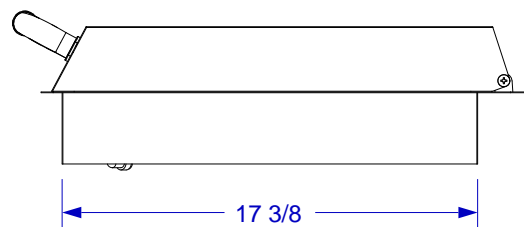

SINGLE SIDEBURNER SPEC SHEET

ISOMETRIC VIEW

TOP VIEW

FRONT VIEW

RIGHT SIDE VIEW

NOTES:

1. CUTOUT DIMENSIONS: 11 1/4"W X 17 1/2"D X 3 1/4"H
2. SCALE: 1 1/2" = 1'-0"
3. REVISION: 10/2014