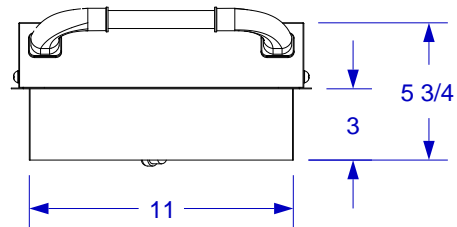

SINGLE SIDEBURNER SPEC SHEET

ISOMETRIC VIEW

TOP VIEW

FRONT VIEW

RIGHT SIDE VIEW

NOTES:

1. CUTOUT DIMENSIONS: 11 1/4"W X 17 1/2"D X 3 1/4"H
2. SCALE: 1 1/2" = 1'-0"
3. REVISION: 10/2014