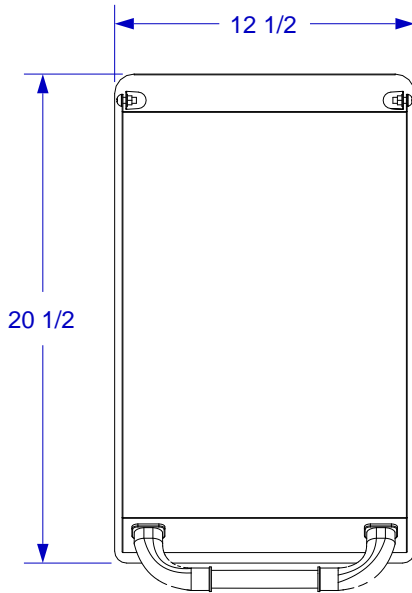

SINGLE SIDEBURNER SPEC SHEET

ISOMETRIC VIEW

TOP VIEW

FRONT VIEW

RIGHT SIDE VIEW

NOTES:

1. CUTOUT DIMENSIONS: 11 1/4"W X 17 1/2"D X 3 1/4"H
2. SCALE: 1 1/2" = 1'-0"
3. REVISION: 10/2014