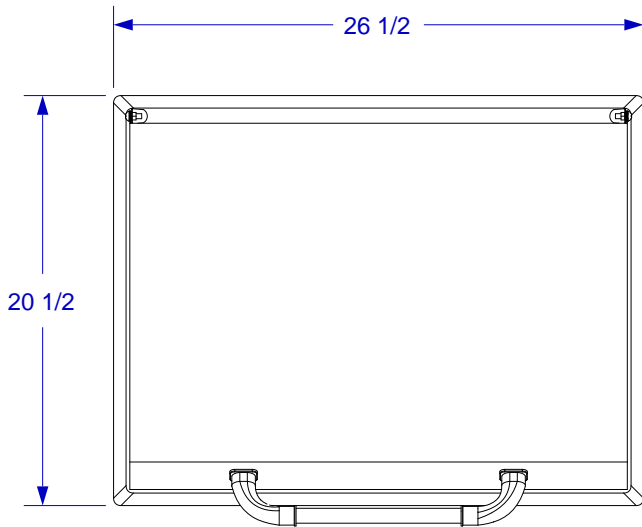

## SPEC SHEET

ISOMETRIC VIEW

TOP VIEW

FRONT VIEW

RIGHT SIDE VIEW

**NOTES:**

1. CUTOUT DIMENSIONS: 22 3/8"W X 17 1/8"D X 2 1/2"H
2. SCALE: 1 1/4" = 1'-0"
3. REVISION: 10/2014