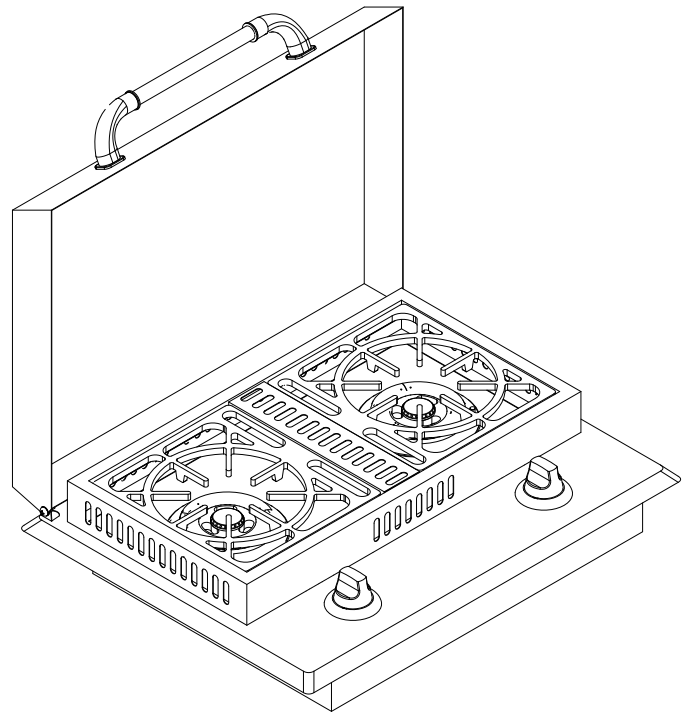

# DOUBLE SIDEBURNER

## SPEC SHEET

ISOMETRIC VIEW

TOP VIEW

FRONT VIEW

RIGHT SIDE VIEW

**NOTES:**

1. CUTOUT DIMENSIONS: 22 3/8"W X 17 1/8"D X 2 1/2"H
2. SCALE: 1 1/4" = 1'-0"
3. REVISION: 10/2014