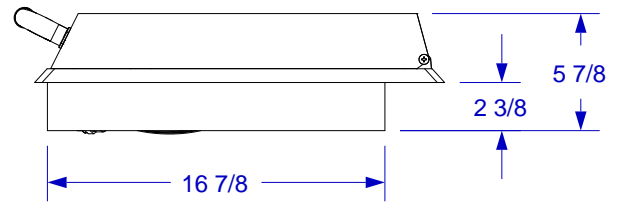

## SPEC SHEET

ISOMETRIC VIEW

TOP VIEW

FRONT VIEW

RIGHT SIDE VIEW

**NOTES:**

1. CUTOUT DIMENSIONS: 22 3/8"W X 17 1/8"D X 2 1/2"H
2. SCALE: 1 1/4" = 1'-0"
3. REVISION: 10/2014