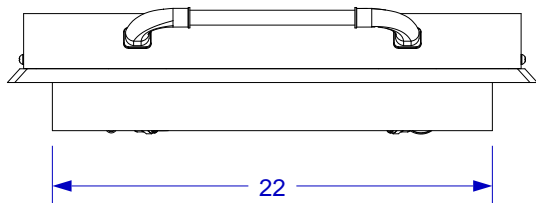

## SPEC SHEET

ISOMETRIC VIEW

TOP VIEW

FRONT VIEW

RIGHT SIDE VIEW

**NOTES:**

1. CUTOUT DIMENSIONS: 22 3/8"W X 17 1/8"D X 2 1/2"H
2. SCALE: 1 1/4" = 1'-0"
3. REVISION: 10/2014