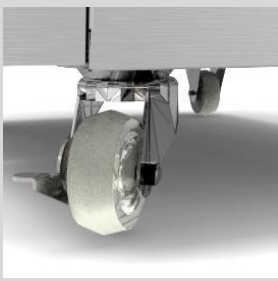

# 4B-CART SPECIFICATION - SUNSTONE 4 BURNER CART

18 Gauge for Cart Walls.  
 304 Stainless Steel for Entire Structure  
 304 Stainless Steel Doors and Drawers  
 Handles are made of Zinc Alloy, Chrome Plated.

### Hood Closed

Overall Width-----	62.4"
Overall Height-----	37.4"
Overall Depth-----	24.4"
Grill Base Height	11"

Electrical Box

Heavy-Duty Casters