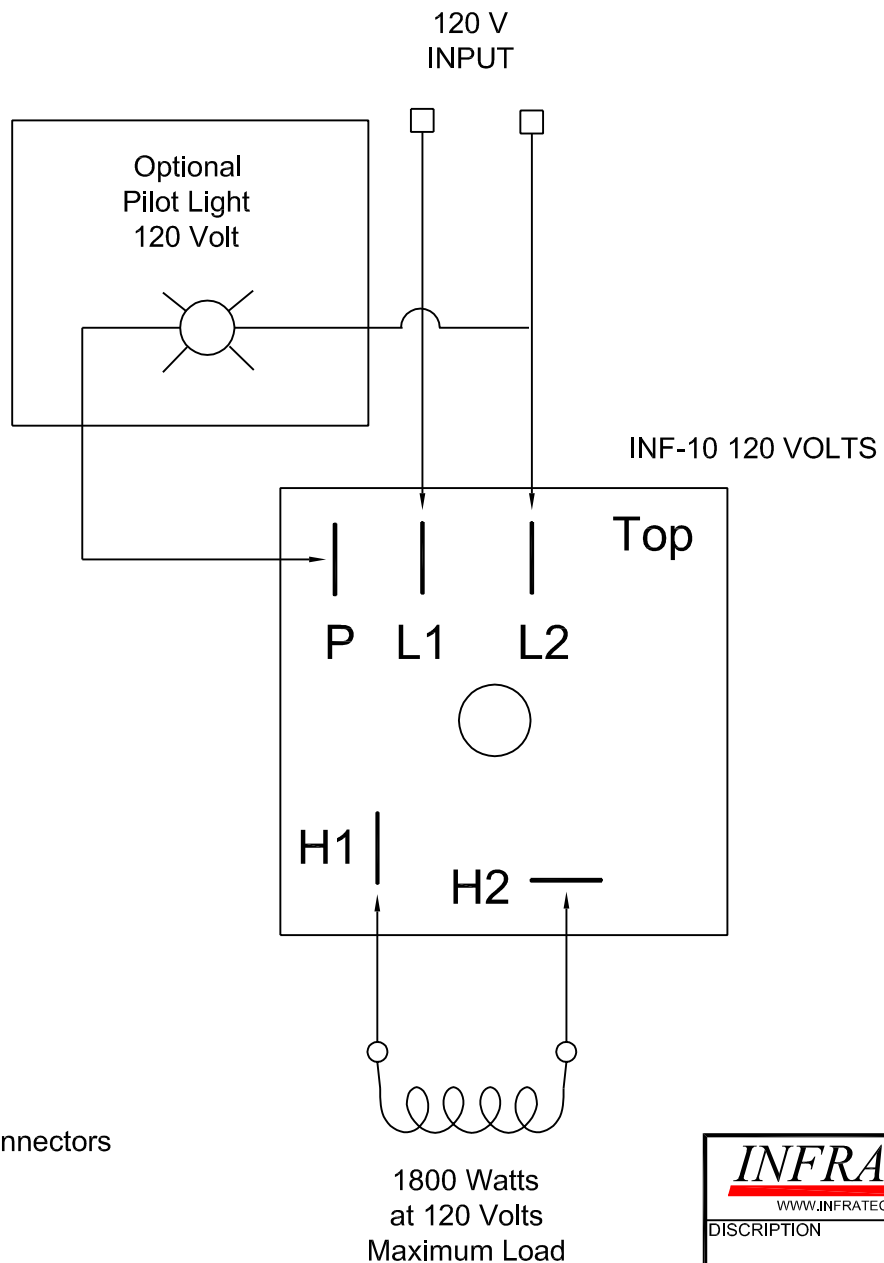

KNOB DETAIL

Mechanical Bi-Metal Operation
 Double Pole Single Throw (DPST) Snap Action
 120 Volt A/C
 1800 Watts Max
 15 Amps Max

Note: Supplied with 4 Insulated Female Flag Connectors

 <small>WWW.INFRATECH-USA.COM</small>		<small>344 W. 157th Street Gardena, California 90248 Phone: (310) 354-1250 Fax: (310) 523-3674</small>
DISCRIPTION		
INF-10 INPUT REGULATOR 120 VOLT 1Ø 15 AMP		
DATE	ITEM#	
Mar. 11, 2008	14-4092	
	DRAWN BY:	
	MD	