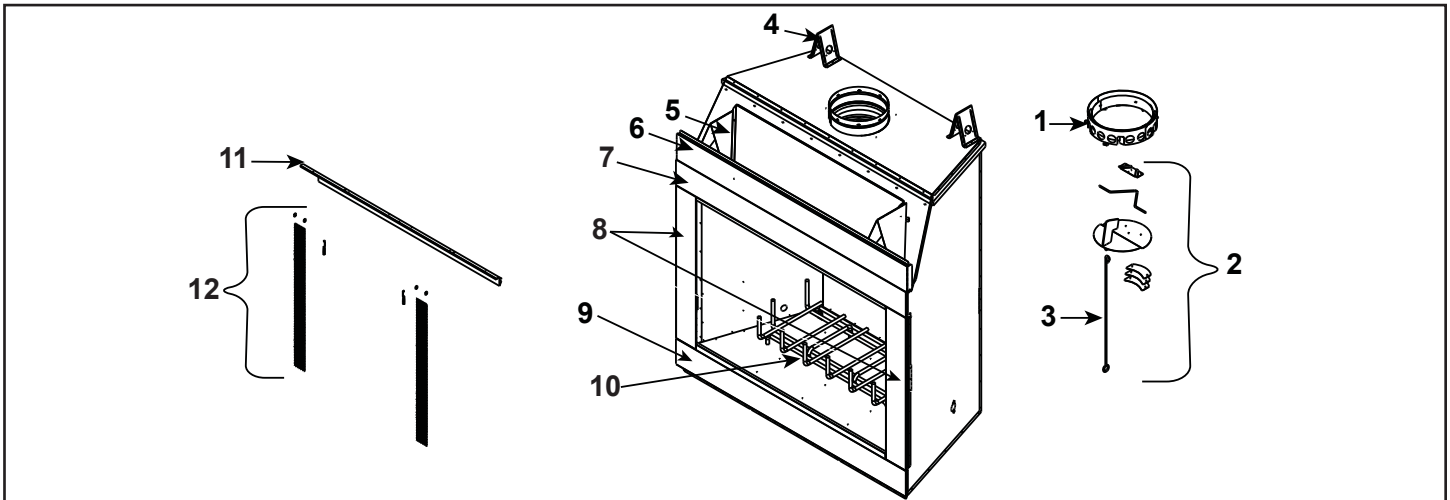

Service Parts

BILTMORE (SB80, SB80HB)

42" Woodburning Fireplace

Beginning Manufacturing Date: N/A
Ending Manufacturing Date: Active

IMPORTANT: THIS IS DATED INFORMATION. Parts must be ordered from a dealer or distributor. **Hearth and Home Technologies does not sell directly to consumers.** Provide model number and serial number when requesting service parts from your dealer or distributor.

| ITEM | DESCRIPTION | COMMENTS | PART NUMBER |
|------|------------------------------|-----------|---------------|
| 1 | Starter Section Assembly | | 22072B |
| 2 | 11" Damper Blade Assembly | | 29964 |
| 3 | Damper Control | | 20549 |
| | Damper Weight | | SRV19785 |
| 4 | Rear Top Standoff | Qty 2 req | 19228 |
| 5 | Front Top Standoff | Qty 2 req | 11864 |
| 6 | Top Face | | SRV4013-207BK |
| 7 | Top Front Face | | SRV29922BK |
| 8 | Column (Right or Left) | | SRV4013-004BK |
| 9 | Bottom Front Face | | SRV4013-003BK |
| 10 | Grate | | GR29 |
| 11 | Smoke Shield | | SRV29946BK |
| 12 | Firescreen Assembly | Qty 2 req | 29958 |
| | Firescreen Handle | 1 ea. | SRV10002 |
| | Firescreen Rod | Qty 2 req | 28404 |
| | Grate Retainer | Qty 2 req | 4017-060 |
| | Nailing Flange | Qty 4 req | 31190 |
| | Outside Air Kit | | AK22 |
| | Fastener Pack | | 13580 |
| | Outside Air Shield | | SRV33271 |
| | 4 in. Outside Air Inlet Ring | | 25692 |
| | Screen Cover (top only) | | SRV29926BK |
| | Side Trim | Qty 2 req | SRV31326BK |
| | Strip Protector | Qty 2 req | SRV18320 |
| | Touch-Up Paint | | 71479 |