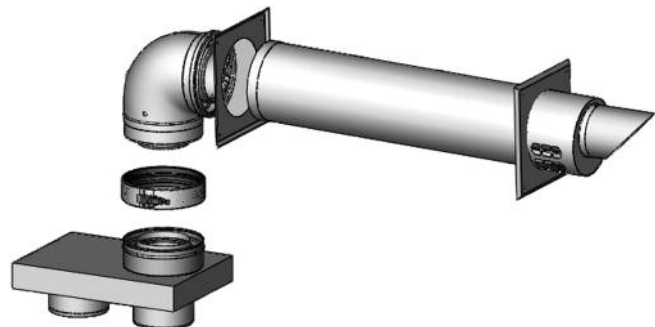

Concentric Venting Kit for Prestige Solo 399 with Horizontal Termination

Model	4" PSVKIT03
Solo 399	✓