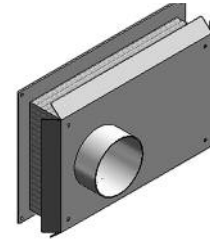

## Stainless Steel Flush Mount Horizontal Termination for Twin PVC/CPVC Pipes

Model	3" PSVKIT01	4" PSVKIT02
Solo 60, 110, 175, 250, Excellence 110	✓	✓
Solo 399		✓