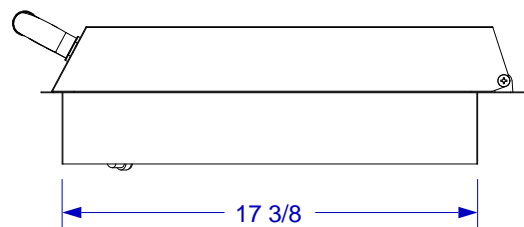

## SPEC SHEET

ISOMETRIC VIEW

TOP VIEW

FRONT VIEW

RIGHT SIDE VIEW

**NOTES:**

1. CUTOUT DIMENSIONS: 11 1/4"W X 17 1/2"D X 3 1/4"H
2. SCALE: 1 1/2" = 1'-0"
3. REVISION: 10/2014