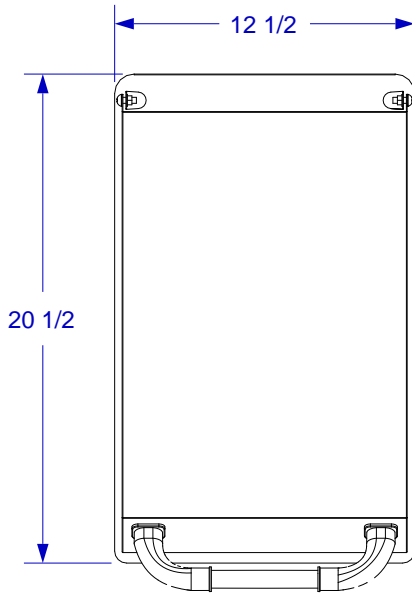

## SPEC SHEET

ISOMETRIC VIEW

TOP VIEW

FRONT VIEW

RIGHT SIDE VIEW

**NOTES:**

1. CUTOUT DIMENSIONS: 11 1/4"W X 17 1/2"D X 3 1/4"H
2. SCALE: 1 1/2" = 1'-0"
3. REVISION: 10/2014