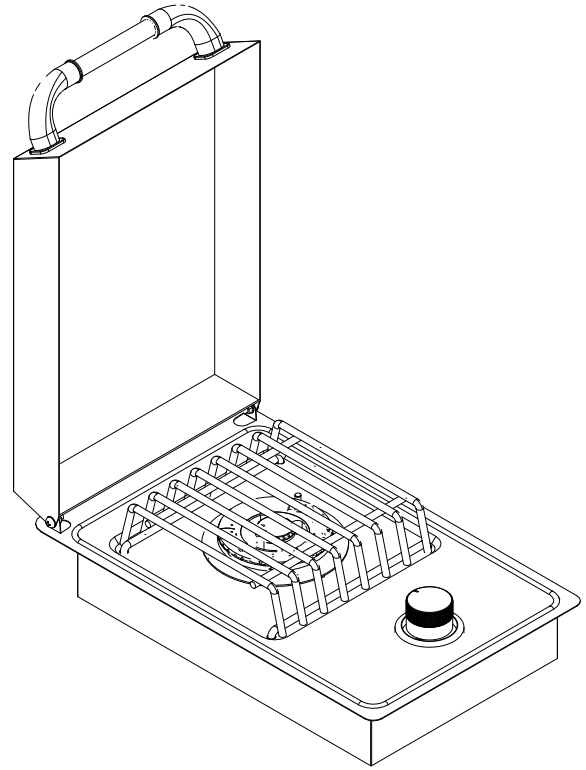

# SINGLE SIDEBURNER

## SPEC SHEET

ISOMETRIC VIEW

TOP VIEW

FRONT VIEW

RIGHT SIDE VIEW

**NOTES:**

1. CUTOUT DIMENSIONS: 11 1/4"W X 17 1/2"D X 3 1/4"H
2. SCALE: 1 1/2" = 1'-0"
3. REVISION: 10/2014