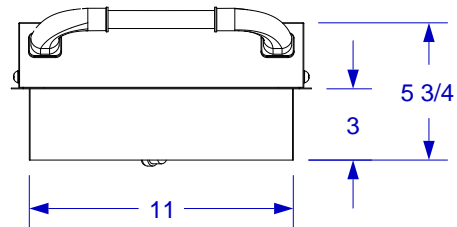

## SPEC SHEET

ISOMETRIC VIEW

TOP VIEW

FRONT VIEW

RIGHT SIDE VIEW

**NOTES:**

1. CUTOUT DIMENSIONS: 11 1/4"W X 17 1/2"D X 3 1/4"H
2. SCALE: 1 1/2" = 1'-0"
3. REVISION: 10/2014