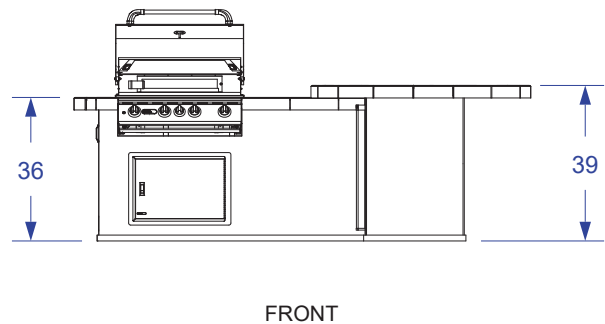

SUPREME Q ISLAND SPEC SHEET

NOTES:

1. 6" MAX HEIGHT ON ALL STUB-UPS.
2. SHOWN WITH STANDARD 4-BURNER ANGUS GRILL.
3. SCALE: 1/4" = 1'-0"