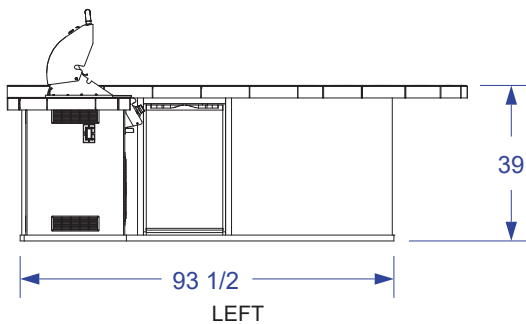

SUPREME Q ISLAND SPEC SHEET

NOTES:

1. 6" MAX HEIGHT ON ALL STUB-UPS.
2. SHOWN WITH STANDARD 4-BURNER ANGUS GRILL.
3. SCALE: 1/4" = 1'-0"