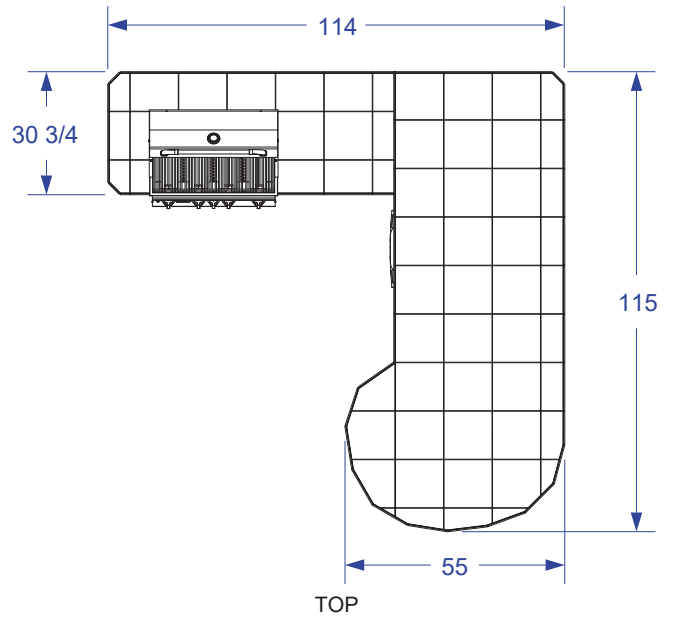

SUPREME Q ISLAND SPEC SHEET

NOTES:

1. 6" MAX HEIGHT ON ALL STUB-UPS.
2. SHOWN WITH STANDARD 4-BURNER ANGUS GRILL.
3. SCALE: 1/4" = 1'-0"