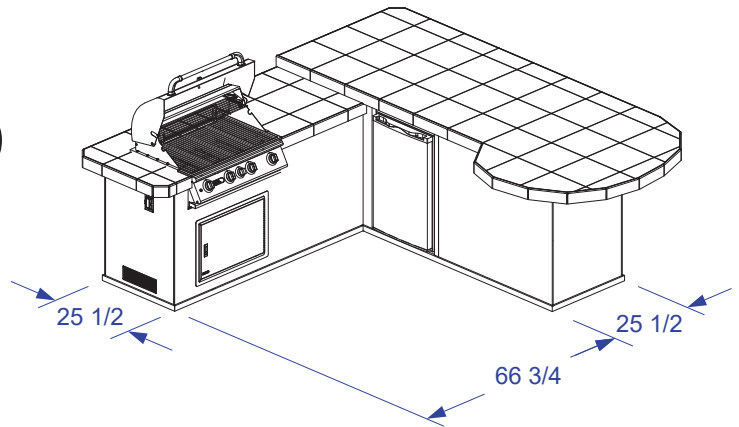

SUPREME Q ISLAND SPEC SHEET

NOTES:

1. 6" MAX HEIGHT ON ALL STUB-UPS.
2. SHOWN WITH STANDARD 4-BURNER ANGUS GRILL.
3. SCALE: 1/4" = 1'-0"