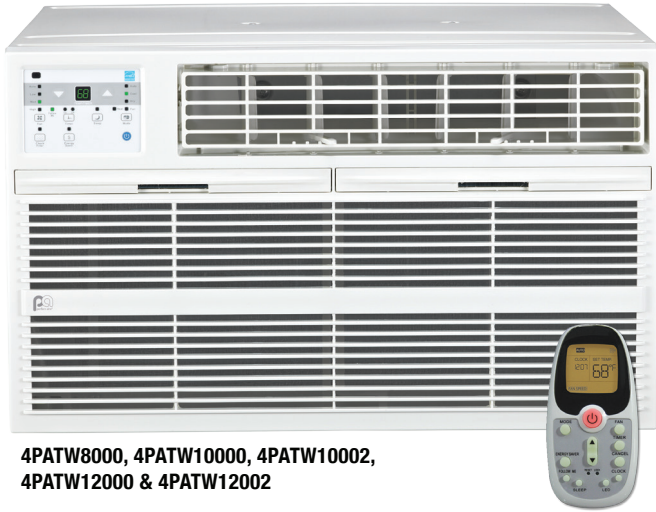

3PATW14002

4PATW8000, 4PATW10000, 4PATW10002,
4PATW12000 & 4PATW12002

8K, 10K, 12K, 14K BTU THRU-THE-WALL AC FEATURES

- Electronic controls
- Full range air direction control
- Temperature output range of 62°F–86°F (17°C–30°C)
- Auto, Sleep, Dry & Energy Saver modes
- Full function remote control
- 24 hour timer
- Auto restart function
- Slide-out filter access