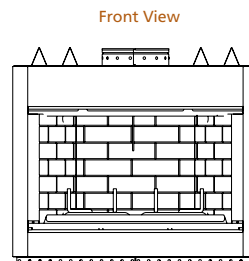

MONTANA

Model	Front Width		Back Width		Height		Depth		Viewing Area
	Unit	Framing	Unit	Framing	Unit	Framing	Unit	Framing	
Montana-36"	42" [1067]	43" [1091]	25" [635]	43" [1091]	42-1/4" [1073]	42-3/8" [1076]	23-1/4" [591]	24-1/8" [613]	36" x 23-1/2" [915 x 597]
Montana-42"	48" [1219]	49" [1246]	31" [787]	49" [1246]	42-1/4" [1073]	42-3/8" [1076]	23-1/4" [591]	24-1/8" [613]	42" x 23-1/2" [1067 x 597]

Drawings to the right represent the 36" and 42" combined.

MODEL	Montana-36"	Montana-42"
A	25" [786]	31" [786]
B	13-7/8" [352]	14" [356]
C	9-1/2" [241]	9-1/2" [241]
D	13-1/4" [337]	14" [356]