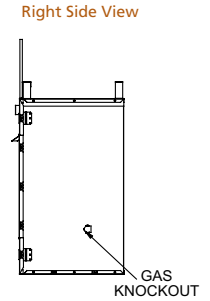

VILLA GAS

Model	Front Width		Back Width		Height		Depth		Viewing Area	BTU/hr Input
	Unit	Framing	Unit	Framing	Unit	Framing	Unit	Framing		
Villa Gas 36"	41" [1041]	42" [1067]	23-3/4" [603]	42" [1067]	39-1/2" [1003]	39-3/4" [1010]	21-3/8" [544]	21-1/2" [546]	36" x 20-7/8" [914 x 532]	40,000 (NG), 40,000 (LP)
Villa Gas 42"	47" [1194]	48" [1219]	29-3/4" [756]	48" [1219]	39-1/2" [1003]	39-3/4" [1010]	21-3/8" [544]	21-1/2" [546]	42" x 20-7/8" [1067 x 532]	42,000 (NG), 42,000 (LP)

Drawings to the right represent the 36" and 42" combined.

MODEL	Villa Gas 36"	Villa Gas 42"
A	23-3/4" [603]	29-3/4" [756]
B	41-1/8" [1045]	47-1/8" [1197]
C	36" [914]	42" [1067]