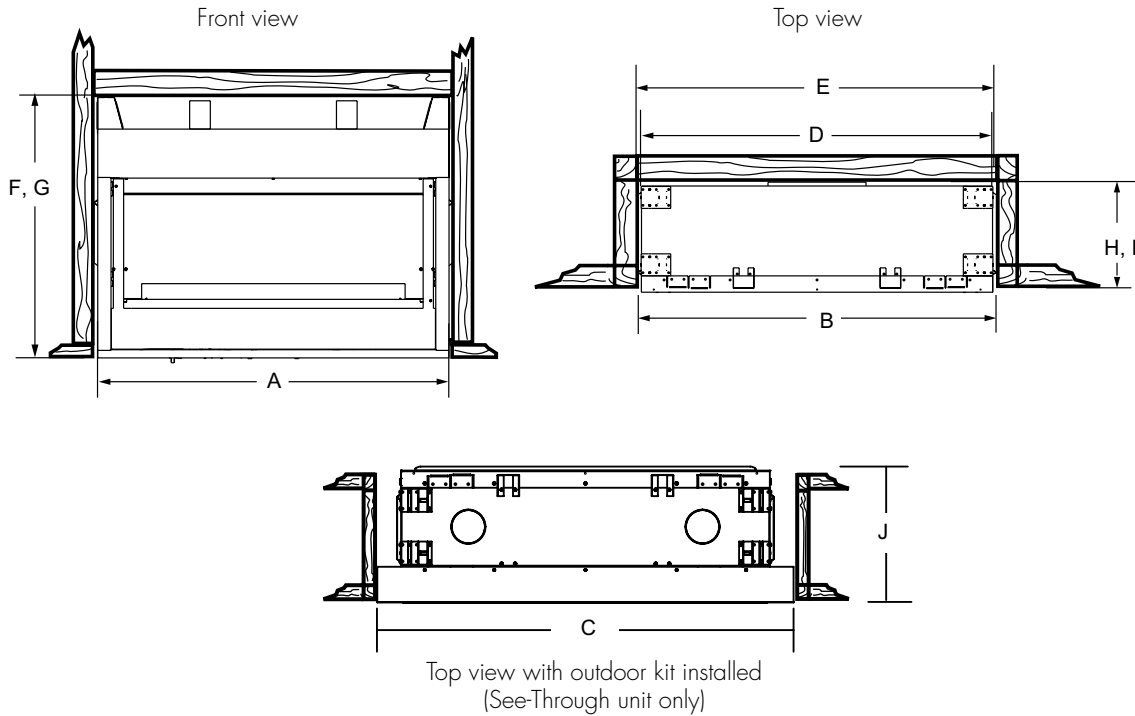

# SPECIFICATIONS

SPECIFICATIONS		Artisan 42 AVFL42	Artisan 42 See-Through AVFLST42	Artisan 60 AVFL60
FRONT WIDTH	ACTUAL / A	43"	43"	55-3/8"
	FRAMING / B	44"	44"	55-7/8"
	OUTDOOR KIT / C	N/A	48-1/2"	N/A
BACK WIDTH	ACTUAL / D	43"	43"	55-3/8"
	FRAMING / E	44"	44"	55-7/8"
HEIGHT	ACTUAL / F	28"	28"	29-3/4"
	FRAMING / G	32"	32"	36-3/8"
DEPTH	ACTUAL / H	13"	13-1/8"	16-1/8"
	FRAMING / I	13-1/2"	12"	18"
	OUTDOOR KIT / J	N/A	14-7/8"	N/A
VIEWING AREA		37-1/2" x 13-1/2"	37-1/2" x 13-1/2"	48-5/8" x 13"
BTU/HR INPUT		37,000(NG) / 36,000(LP)		38,000(NG) / 37,000(LP)