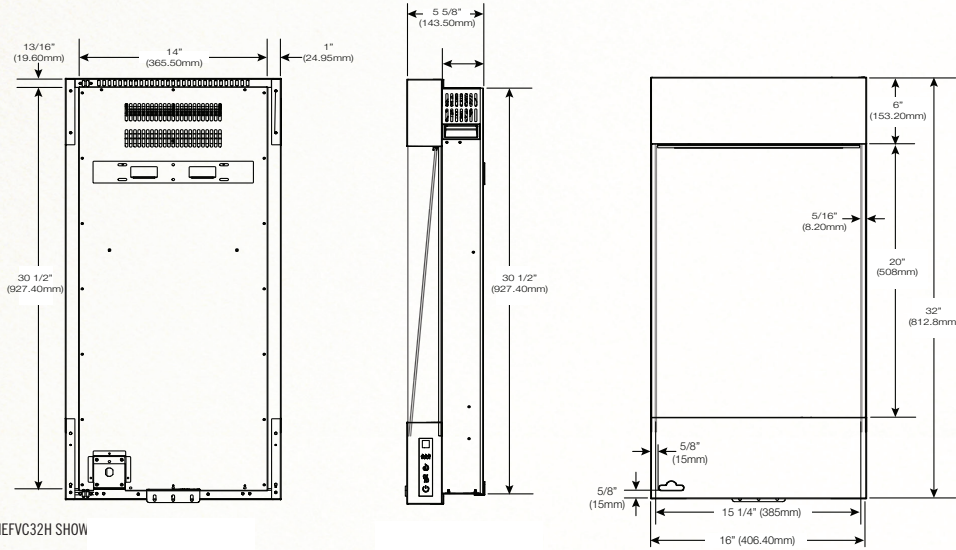

Specifications

Product Code	BTU's (Input)	Watts	Voltage	Amps	Height		Front Width		Depth		Viewing Area	
					Actual	Framing	Actual	Framing	Actual	Framing	Height	Width
NEFVC32H	5,000	1,500	120V AC	15	32"	30 3/4"	16"	14 1/2"	5 5/8"	3 1/2"	20"	15 3/8"
NEFVC38H	5,000	1,500	120V AC	15	38"	36 3/4"	16"	14 1/2"	5 5/8"	3 1/2"	26"	15 3/8"

Certified under Canadian and American National Standards

Figures may vary with individual conditions such as floor plan layout, insulation value/heat loss of the house and geographical location.