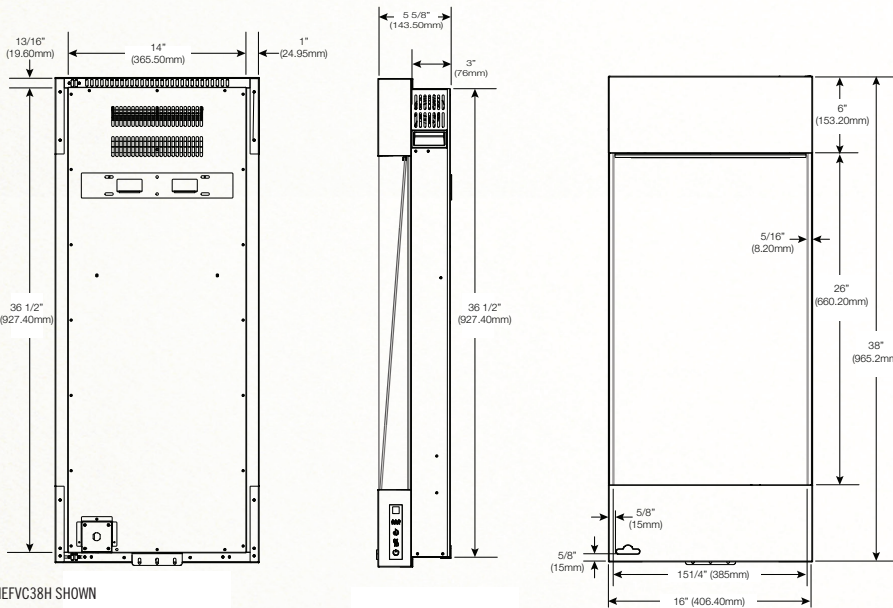

NEFVC32H SHOW

Authorized Dealer

24 Napoleon Road, Barrie, Ontario, Canada L4M 0G8
103 Miller Drive, Crittenden, Kentucky, USA 41030
7200 Trans Canada Highway, Montreal, Quebec, Canada H4T 1A3

Tel: 1-866-820-8686
napoleonfireplaces.com

Consult your owner's manual for complete installation instructions and proper clearances to combustible materials. Check all local and national building codes and gas regulations. All specifications are subject to change without prior notice due to on-going product improvements. Products may not be exactly as shown. Napoleon is a registered trademark of Wolf Steel Group Inc.

Printed in Canada
10/2018