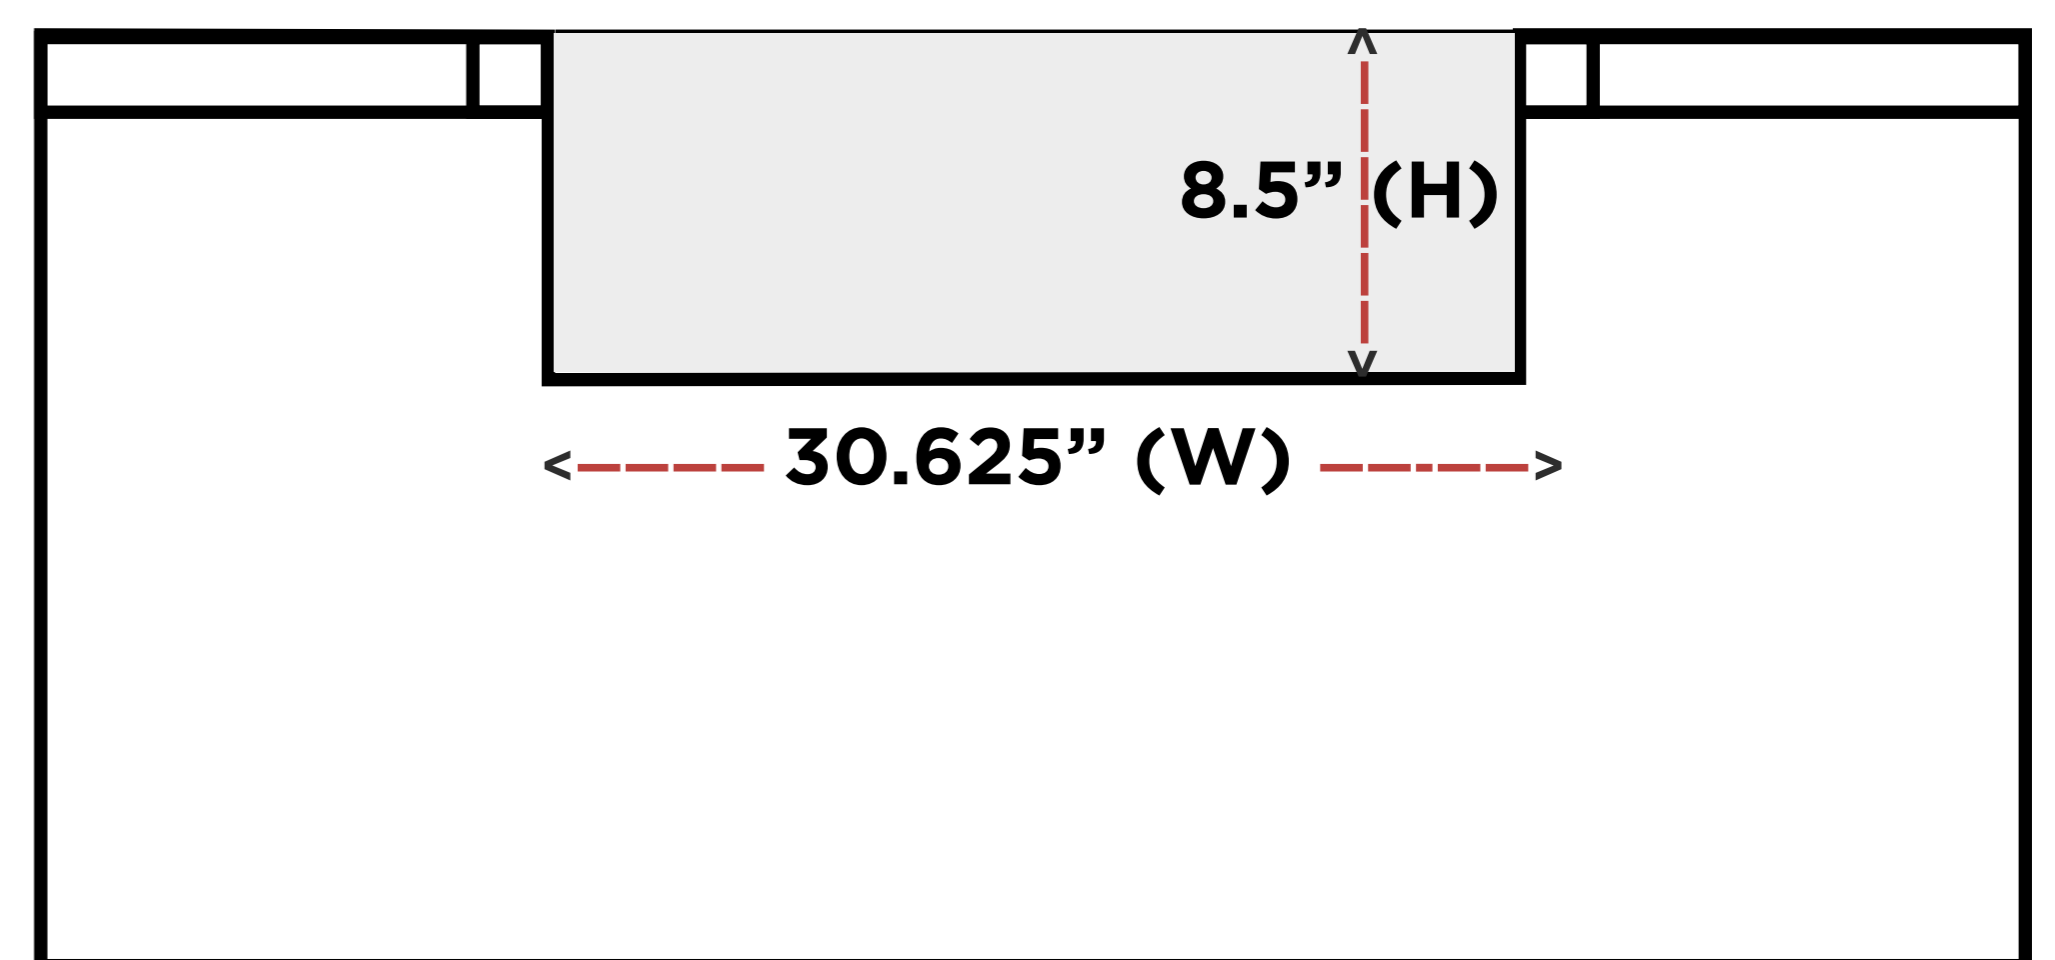

### 32" - Sizzler Pro

<b>Model</b>	SIZPRO32
<b>Cutout Dimensions**</b>	30.625"W x 8.5"H x 20.75"D
<b>Actual Dimensions</b>	32.441"W x 20"H x 25.5"D
<b>Material</b>	#443 Stainless Steel
<b>Burner Count</b>	4 Main Burner
<b>Total BTU</b>	63,000 BTU
<b>Total Cooking Surface</b>	925 sq. in.
<b>Electical Supply</b>	120 VAC, 60 HZ - Input 12 VAC, 5000 mA, 60W - Output
<b>Gas Inlet NG</b>	3/8" NPT Female Regulator
<b>Gas Inlet LP</b>	3/8" NPT Male Fitting
<b>Power Cord Length</b>	13 ft. : 77" Power Cord + 80" Trans Wire

#### NOTES

**Front**

32.441"

**Rear**

30.433"

20"

6.5"

**Side**

20.482"

7.78"

4.5"

25.5"

25.5"

11.555"

3.5"

22.125"

28.835"

**Cutout Dimensions \*\***  
30.625"W x 8.5"H x 20.75"D

**Island Top View**

Countertop Notch  
Cutout Dimension

**Island Front View**

**Manufacturer Suggested Cutout Dimensions (\*\*)**