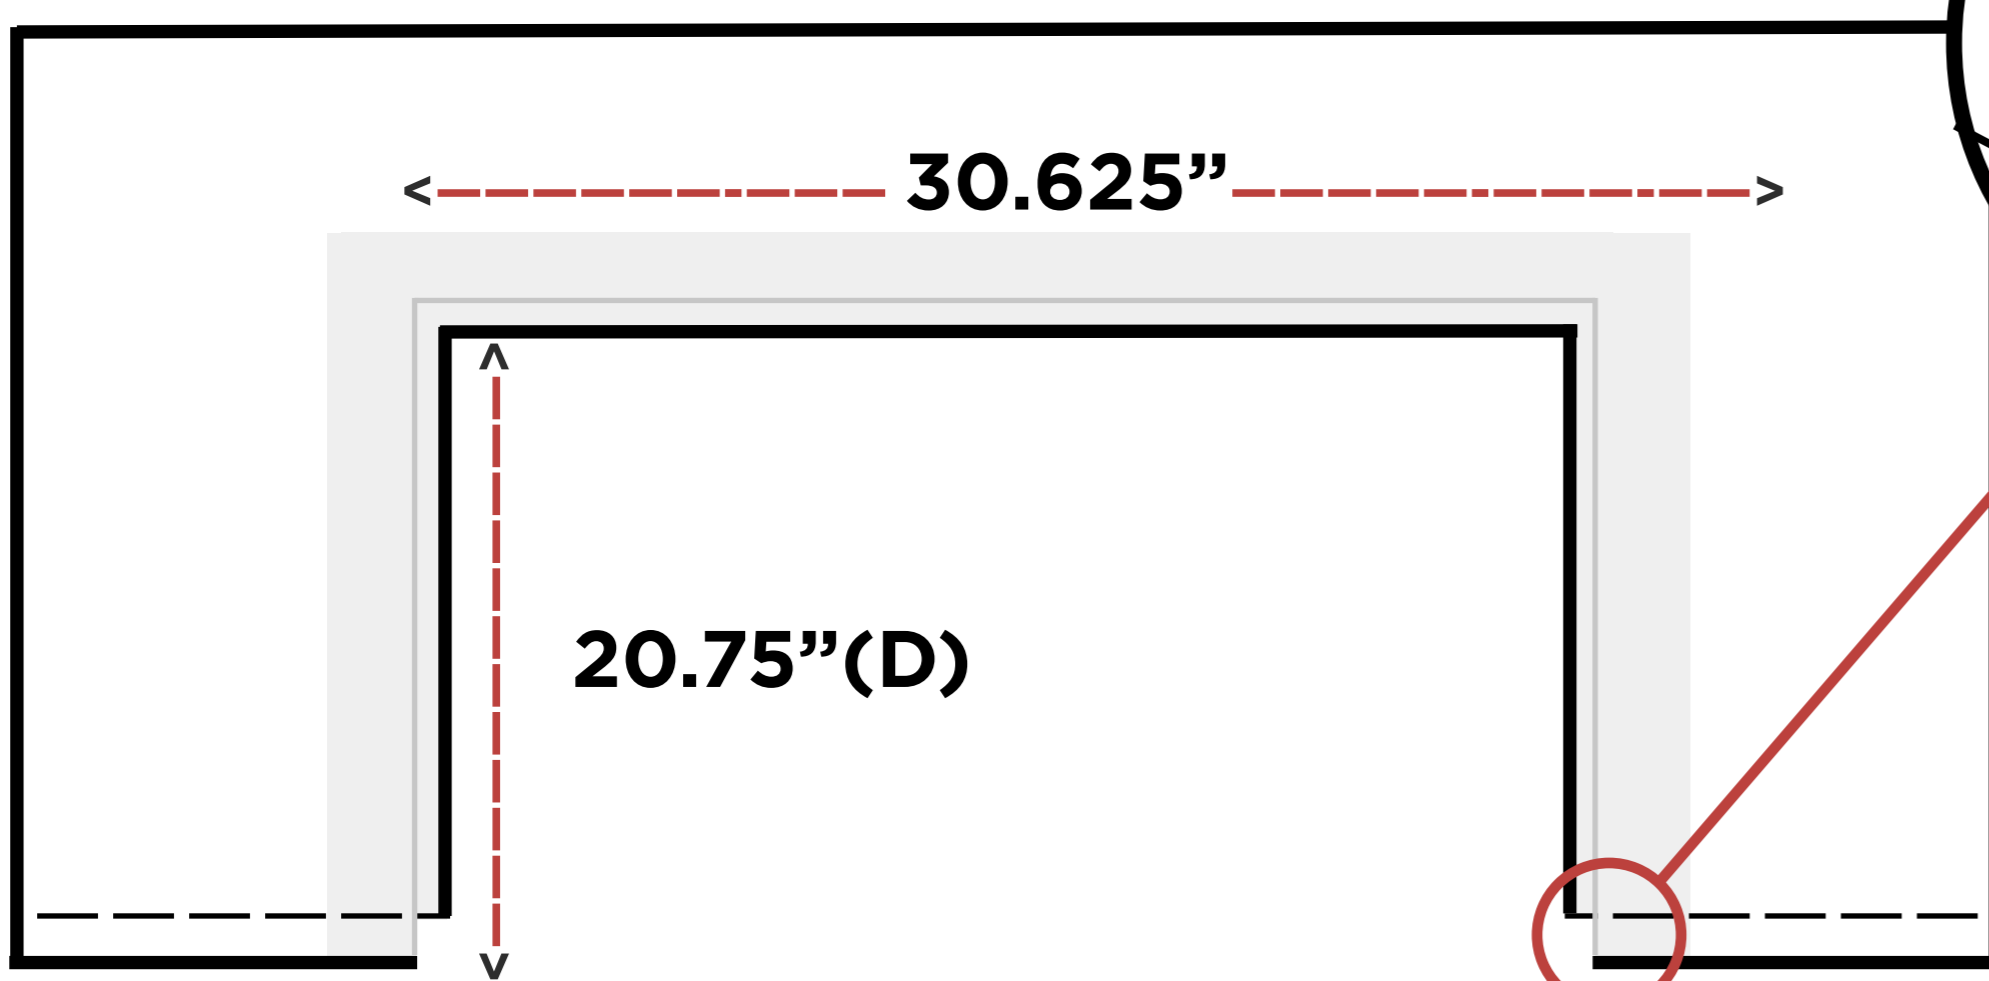

### 32" - Sizzler Pro

<b>Model</b>	SIZPRO32
<b>Cutout Dimensions**</b>	30.625"W x 8.5"H x 20.75"D
<b>Actual Dimensions</b>	32.441"W x 20"H x 25.5"D
<b>Material</b>	#443 Stainless Steel
<b>Burner Count</b>	4 Main Burner
<b>Total BTU</b>	63,000 BTU
<b>Total Cooking Surface</b>	925 sq. in.
<b>Electical Supply</b>	120 VAC, 60 HZ - Input 12 VAC, 5000 mA, 60W - Output
<b>Gas Inlet NG</b>	3/8" NPT Female Regulator
<b>Gas Inlet LP</b>	3/8" NPT Male Fitting
<b>Power Cord Length</b>	13 ft. : 77" Power Cord + 80" Trans Wire

#### NOTES

**Front**

32.441"

**Rear**

30.433"

20"

6.5"

**Side**

20.482"

7.78"

4.5"

25.5"

25.5"

11.555"

3.5"

22.125"

28.835"

**Cutout Dimensions \*\***  
30.625"W x 8.5"H x 20.75"D

**Island Top View**

Countertop Notch  
Cutout Dimension

**Island Front View**

**Manufacturer Suggested Cutout Dimensions (\*\*)**