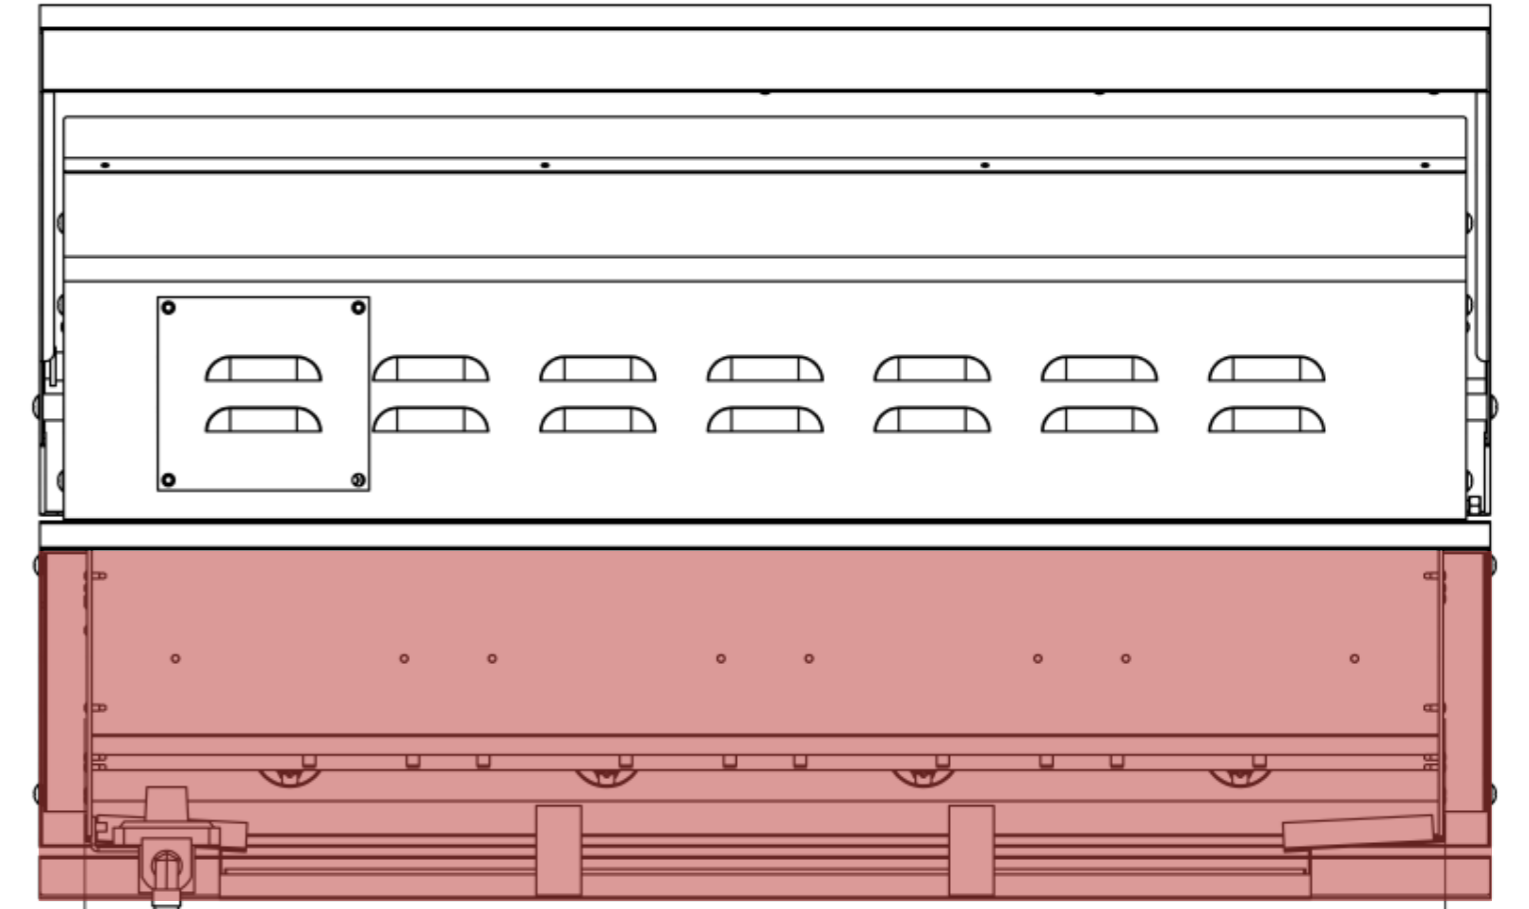

### 32" - Sizzler Pro

<b>Model</b>	SIZPRO32
<b>Cutout Dimensions**</b>	30.625"W x 8.5"H x 20.75"D
<b>Actual Dimensions</b>	32.441"W x 20"H x 25.5"D
<b>Material</b>	#443 Stainless Steel
<b>Burner Count</b>	4 Main Burner
<b>Total BTU</b>	63,000 BTU
<b>Total Cooking Surface</b>	925 sq. in.
<b>Electical Supply</b>	120 VAC, 60 HZ - Input 12 VAC, 5000 mA, 60W - Output
<b>Gas Inlet NG</b>	3/8" NPT Female Regulator
<b>Gas Inlet LP</b>	3/8" NPT Male Fitting
<b>Power Cord Length</b>	13 ft. : 77" Power Cord + 80" Trans Wire

#### NOTES

**Front**

32.441"

**Rear**

30.433"

20"

6.5"

**Side**

20.482"

7.78"

4.5"

25.5"

25.5"

11.555"

3.5"

22.125"

28.835"

**Cutout Dimensions \*\***  
30.625"W x 8.5"H x 20.75"D

**Island Top View**

Countertop Notch  
Cutout Dimension

**Island Front View**

**Manufacturer Suggested Cutout Dimensions (\*\*)**