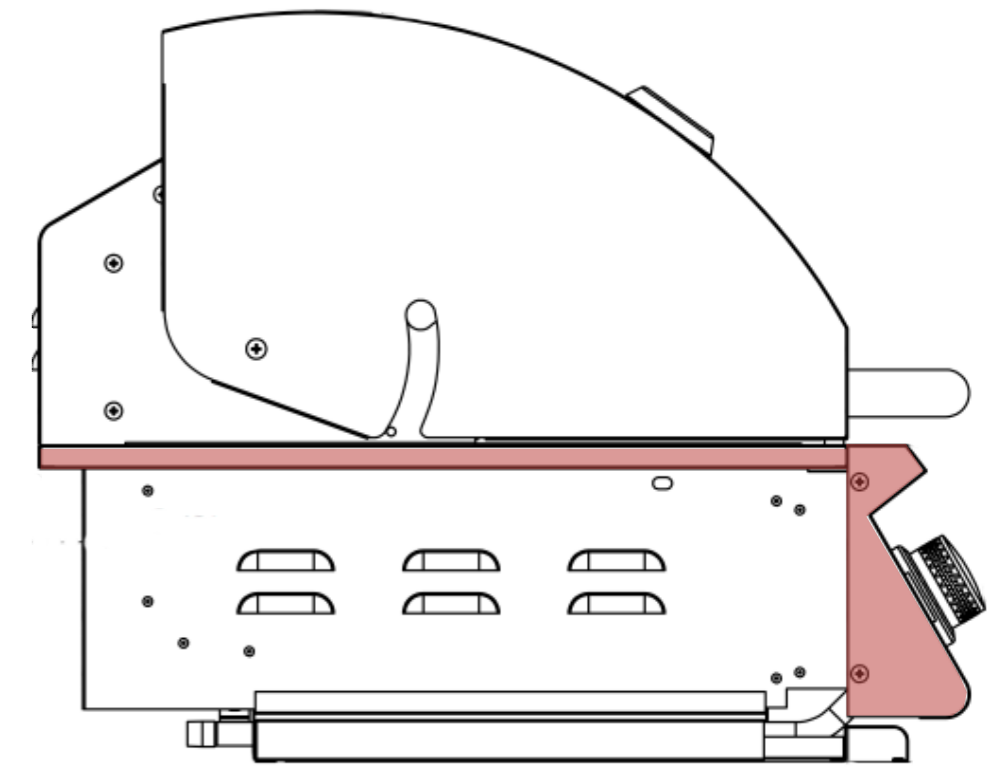

### 32" - Sizzler Pro

<b>Model</b>	SIZPRO32
<b>Cutout Dimensions**</b>	30.625"W x 8.5"H x 20.75"D
<b>Actual Dimensions</b>	32.441"W x 20"H x 25.5"D
<b>Material</b>	#443 Stainless Steel
<b>Burner Count</b>	4 Main Burner
<b>Total BTU</b>	63,000 BTU
<b>Total Cooking Surface</b>	925 sq. in.
<b>Electical Supply</b>	120 VAC, 60 HZ - Input 12 VAC, 5000 mA, 60W - Output
<b>Gas Inlet NG</b>	3/8" NPT Female Regulator
<b>Gas Inlet LP</b>	3/8" NPT Male Fitting
<b>Power Cord Length</b>	13 ft. : 77" Power Cord + 80" Trans Wire

#### NOTES

**Front**

32.441"

**Rear**

30.433"

20"

6.5"

**Side**

20.482"

7.78"

4.5"

25.5"

25.5"

11.555"

3.5"

22.125"

28.835"

**Cutout Dimensions \*\***  
30.625"W x 8.5"H x 20.75"D

**Island Top View**

Countertop Notch  
Cutout Dimension

**Island Front View**

**Manufacturer Suggested Cutout Dimensions (\*\*)**