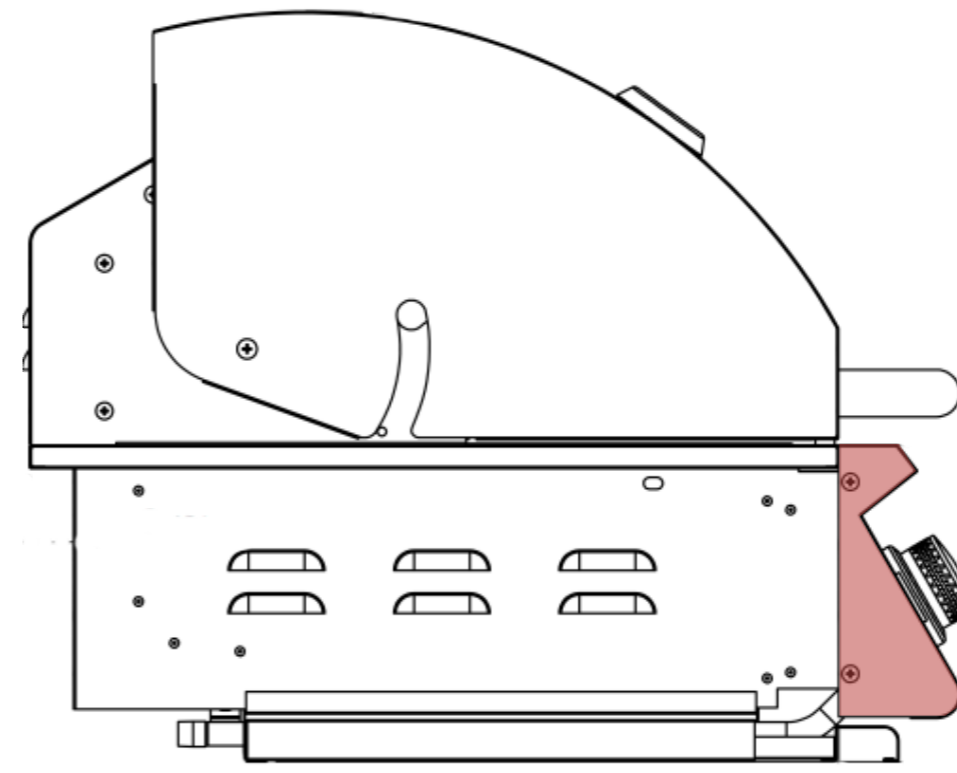

Side

7.78"

4.5"