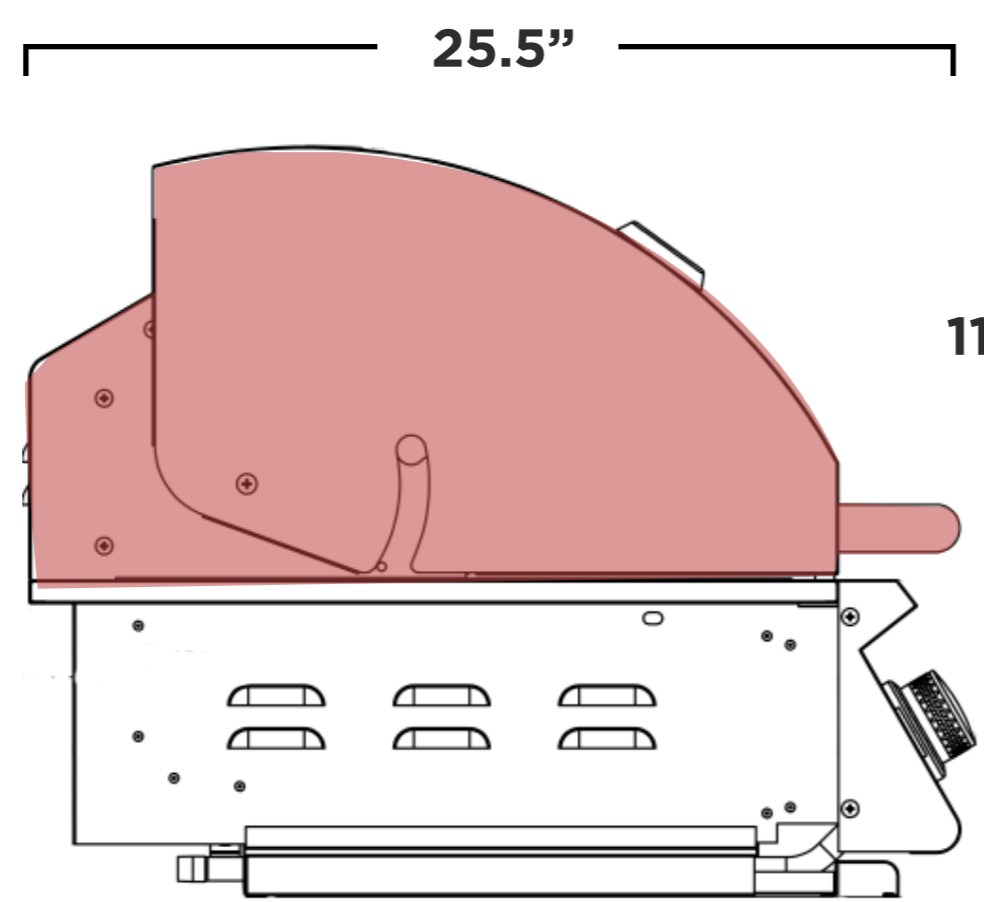

### 32" - Sizzler Pro

<b>Model</b>	SIZPRO32
<b>Cutout Dimensions**</b>	30.625"W x 8.5"H x 20.75"D
<b>Actual Dimensions</b>	32.441"W x 20"H x 25.5"D
<b>Material</b>	#443 Stainless Steel
<b>Burner Count</b>	4 Main Burner
<b>Total BTU</b>	63,000 BTU
<b>Total Cooking Surface</b>	925 sq. in.
<b>Electical Supply</b>	120 VAC, 60 HZ - Input 12 VAC, 5000 mA, 60W - Output
<b>Gas Inlet NG</b>	3/8" NPT Female Regulator
<b>Gas Inlet LP</b>	3/8" NPT Male Fitting
<b>Power Cord Length</b>	13 ft. : 77" Power Cord + 80" Trans Wire

#### NOTES

**Front**

32.441"

**Rear**

30.433"

20"

6.5"

**Side**

20.482"

7.78"

4.5"

25.5"

25.5"

11.555"

3.5"

22.125"

28.835"

**Cutout Dimensions \*\***  
30.625"W x 8.5"H x 20.75"D

**Island Top View**

Countertop Notch  
Cutout Dimension

**Island Front View**

**Manufacturer Suggested Cutout Dimensions (\*\*)**