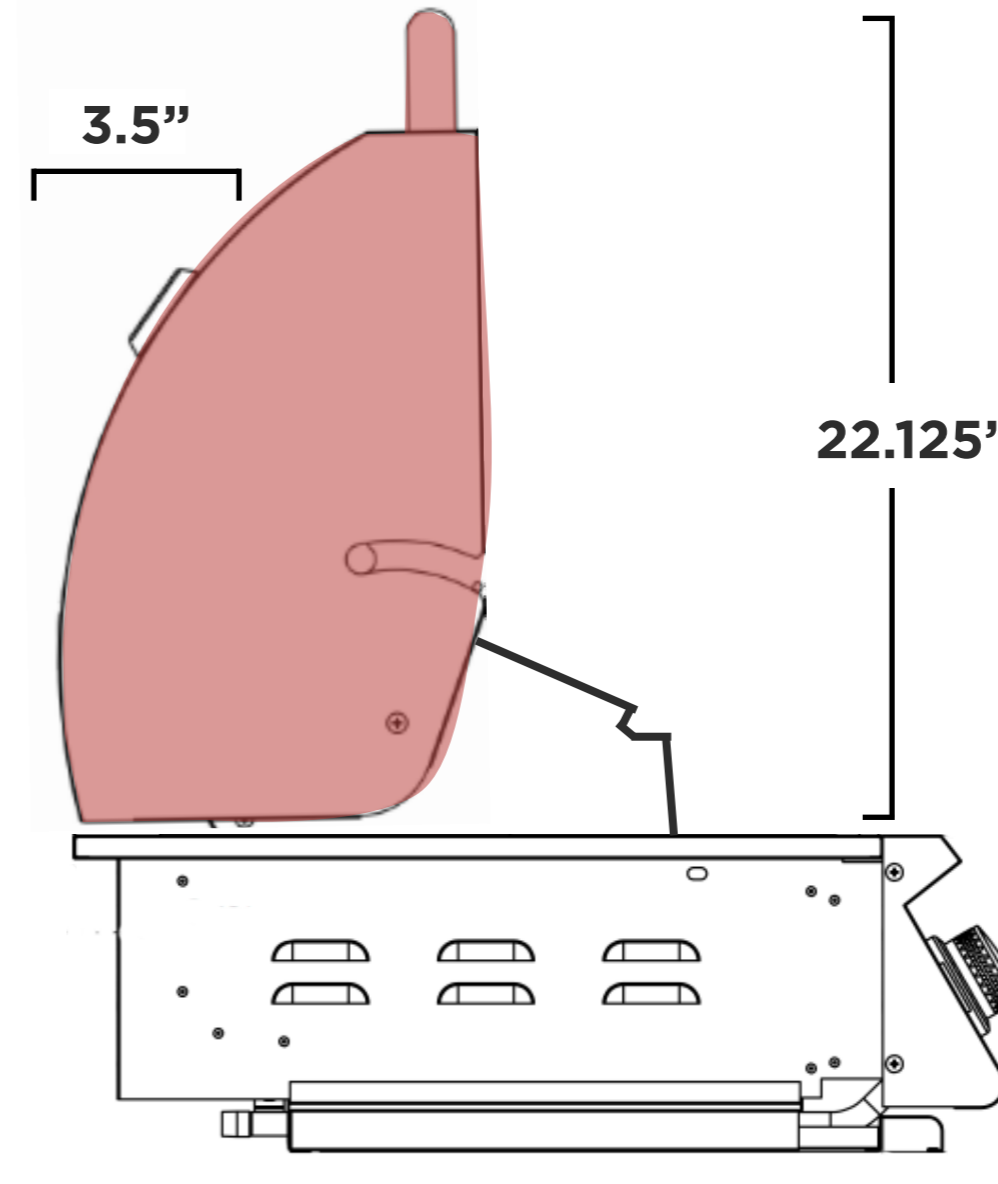

### 32" - Sizzler Pro

<b>Model</b>	SIZPRO32
<b>Cutout Dimensions**</b>	30.625"W x 8.5"H x 20.75"D
<b>Actual Dimensions</b>	32.441"W x 20"H x 25.5"D
<b>Material</b>	#443 Stainless Steel
<b>Burner Count</b>	4 Main Burner
<b>Total BTU</b>	63,000 BTU
<b>Total Cooking Surface</b>	925 sq. in.
<b>Electical Supply</b>	120 VAC, 60 HZ - Input 12 VAC, 5000 mA, 60W - Output
<b>Gas Inlet NG</b>	3/8" NPT Female Regulator
<b>Gas Inlet LP</b>	3/8" NPT Male Fitting
<b>Power Cord Length</b>	13 ft. : 77" Power Cord + 80" Trans Wire

#### NOTES

**Front**

32.441"

**Rear**

30.433"

20"

6.5"

**Side**

20.482"

7.78"

4.5"

25.5"

25.5"

11.555"

3.5"

22.125"

28.835"

**Cutout Dimensions \*\***  
30.625"W x 8.5"H x 20.75"D

**Island Top View**

Countertop Notch  
Cutout Dimension

**Island Front View**

**Manufacturer Suggested Cutout Dimensions (\*\*)**