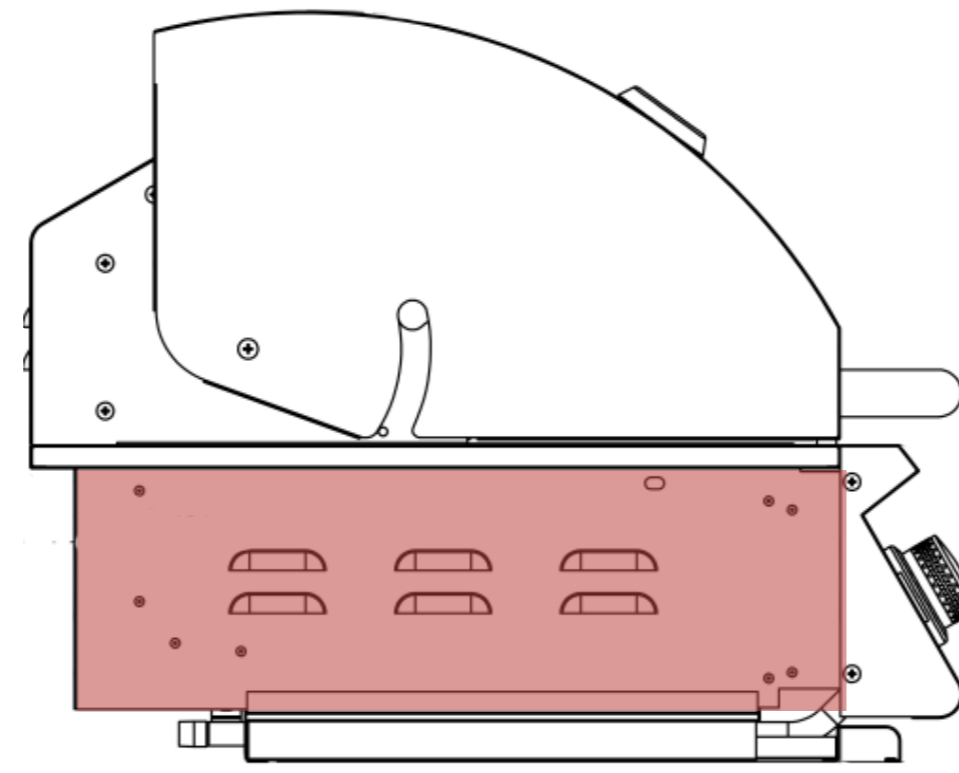

### 32" - Sizzler Pro

<b>Model</b>	SIZPRO32
<b>Cutout Dimensions**</b>	30.625"W x 8.5"H x 20.75"D
<b>Actual Dimensions</b>	32.441"W x 20"H x 25.5"D
<b>Material</b>	#443 Stainless Steel
<b>Burner Count</b>	4 Main Burner
<b>Total BTU</b>	63,000 BTU
<b>Total Cooking Surface</b>	925 sq. in.
<b>Electical Supply</b>	120 VAC, 60 HZ - Input 12 VAC, 5000 mA, 60W - Output
<b>Gas Inlet NG</b>	3/8" NPT Female Regulator
<b>Gas Inlet LP</b>	3/8" NPT Male Fitting
<b>Power Cord Length</b>	13 ft. : 77" Power Cord + 80" Trans Wire

#### NOTES

**Front**

32.441"

**Rear**

30.433"

20"

6.5"

**Side**

20.482"

7.78"

4.5"

25.5"

25.5"

11.555"

3.5"

22.125"

28.835"

**Cutout Dimensions \*\***  
30.625"W x 8.5"H x 20.75"D

**Island Top View**

Countertop Notch  
Cutout Dimension

**Island Front View**

**Manufacturer Suggested Cutout Dimensions (\*\*)**