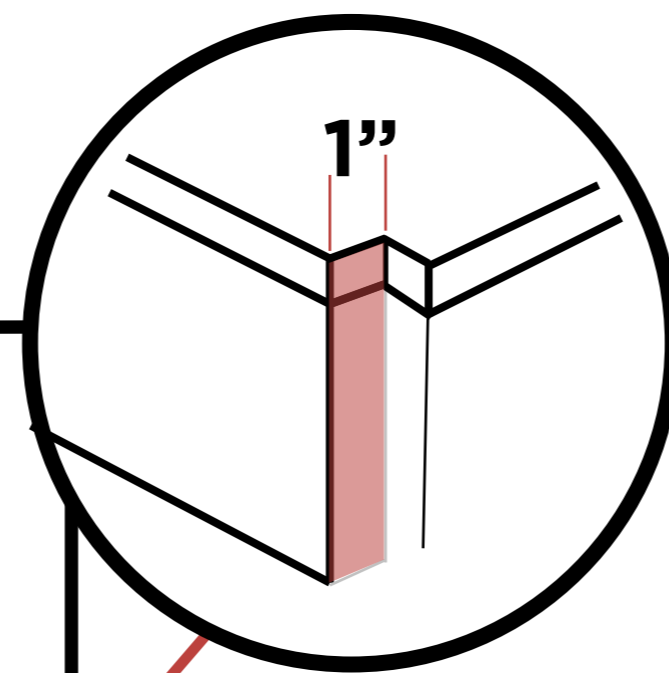

### 32" - Sizzler Pro

<b>Model</b>	SIZPRO32
<b>Cutout Dimensions**</b>	30.625"W x 8.5"H x 20.75"D
<b>Actual Dimensions</b>	32.441"W x 20"H x 25.5"D
<b>Material</b>	#443 Stainless Steel
<b>Burner Count</b>	4 Main Burner
<b>Total BTU</b>	63,000 BTU
<b>Total Cooking Surface</b>	925 sq. in.
<b>Electical Supply</b>	120 VAC, 60 HZ - Input 12 VAC, 5000 mA, 60W - Output
<b>Gas Inlet NG</b>	3/8" NPT Female Regulator
<b>Gas Inlet LP</b>	3/8" NPT Male Fitting
<b>Power Cord Length</b>	13 ft. : 77" Power Cord + 80" Trans Wire

#### NOTES

**Front**

32.441"

**Rear**

30.433"

20"

6.5"

**Side**

20.482"

7.78"

4.5"

25.5"

25.5"

11.555"

3.5"

22.125"

28.835"

**Cutout Dimensions \*\***  
30.625"W x 8.5"H x 20.75"D

**Island Top View**

Countertop Notch  
Cutout Dimension

**Island Front View**

**Manufacturer Suggested Cutout Dimensions (\*\*)**