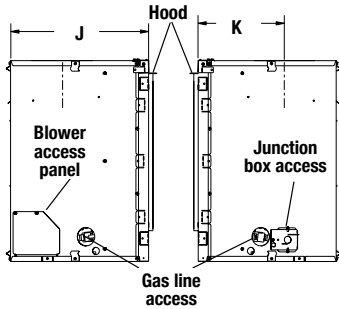

## APPLIANCE SPECIFICATIONS

\* C and D are viewing area dimensions

TOP VIEW

FRONT VIEW

LEFT SIDE VIEW

RIGHT SIDE VIEW

	DRL2035	DRL2045	DRL2055
A	24-3/4"	24-3/4"	24-3/4"
B	23-1/4"	23-1/4"	23-1/4"
C	16-3/4"	16-3/4"	16-3/4"
D	30"	40"	50"
E	35-1/2"	45-1/2"	55-1/2"
F	24-3/4"	34-3/4"	44-3/4"
G	12-3/8"	17-3/8"	22-3/8"
H	32-7/8"	42-7/8"	52-7/8"
I	6-1/2"	6-1/2"	6-1/2"
J	17"	17"	17"
K	10-5/8"	10-5/8"	10-5/8"