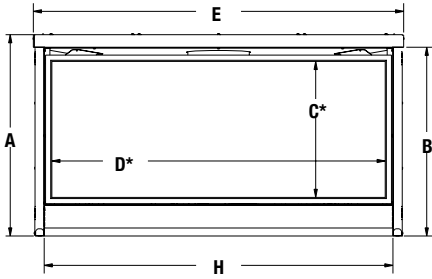

## APPLIANCE SPECIFICATIONS

\* C and D are viewing area dimensions

TOP VIEW

FRONT VIEW

LEFT SIDE VIEW

RIGHT SIDE VIEW

	DRL2035	DRL2045	DRL2055
A	24-3/4"	24-3/4"	24-3/4"
B	23-1/4"	23-1/4"	23-1/4"
C	16-3/4"	16-3/4"	16-3/4"
D	30"	40"	50"
E	35-1/2"	45-1/2"	55-1/2"
F	24-3/4"	34-3/4"	44-3/4"
G	12-3/8"	17-3/8"	22-3/8"
H	32-7/8"	42-7/8"	52-7/8"
I	6-1/2"	6-1/2"	6-1/2"
J	17"	17"	17"
K	10-5/8"	10-5/8"	10-5/8"