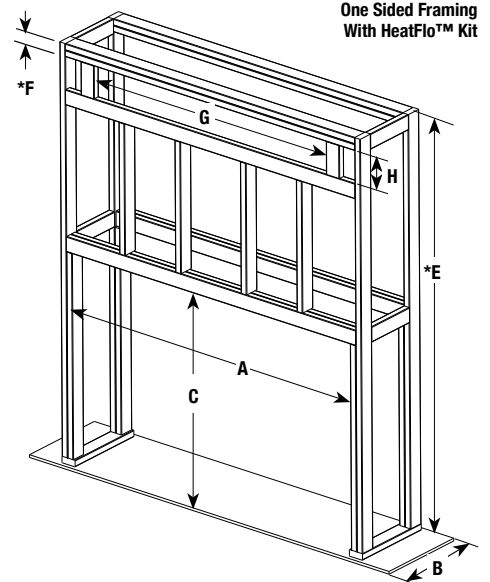

E = Minimum height from appliance base to ceiling

F = Minimum opening distance from ceiling to allow for min distance from HeatFlo register to ceiling of 6"

REFER TO SPEC SHEET FOR COMPLETE SEE-THROUGH APPLICATIONS AND INSTRUCTIONS.