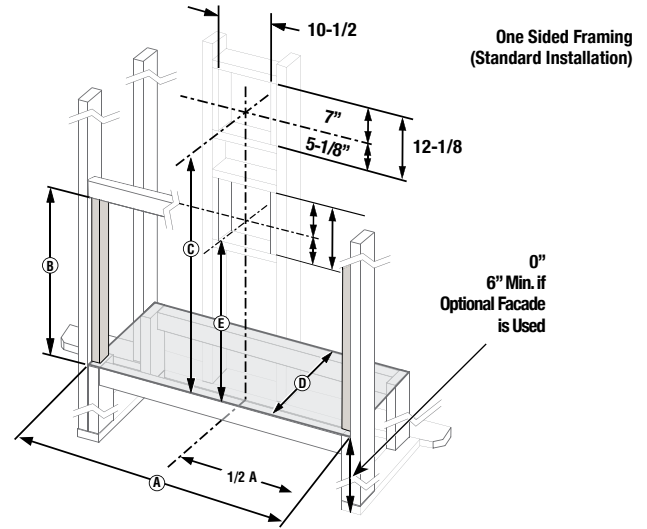

FRAMING SPECIFICATIONS

DRL2000 FRAMING

MODEL	A	B	C	D	E
35" MODELS	35-7/8"	29"	42"	18"	31-1/2"
45" MODELS	45-7/8"	29"	42"	18"	31-1/2"
55" MODELS	55-7/8"	29"	42"	18"	N/A

C = Height for installations with 12" section directly off unit then elbow
D = for flush framing.

E = Height for installations with elbow directly off unit (see note below)

* Minimum opening size; additional 1/8" per side is recommended.

NOTE: Framing specifications do NOT apply for flexible venting. When using flexible venting, refer to the kit requirements for framing specifications.

NOTE: 35" & 45" model = Strongly recommend at least 1 ft of vertical rise directly off top of unit.

55" = 1 ft of vertical rise is required directly off unit.

DRL2000 HEATFLO FRAMING

	45" One Sided Framing HeatFlo Kit	55" One Sided Framing HeatFlo Kit
A	45-7/8"	55-7/8"
B	18"	18"
C	29"	29"
E	81-1/2"	81-1/2"
F	1-1/2"	1-1/2"
G	43-1/2"	53-1/2"
H	5-1/8"	5-1/8"