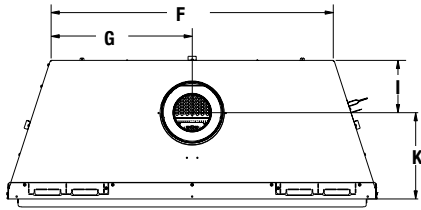

## APPLIANCE SPECIFICATIONS

\* C and D are viewing area dimensions

TOP VIEW

FRONT VIEW

LEFT SIDE VIEW

RIGHT SIDE VIEW

	DRL2035	DRL2045	DRL2055
A	24-3/4"	24-3/4"	24-3/4"
B	23-1/4"	23-1/4"	23-1/4"
C	16-3/4"	16-3/4"	16-3/4"
D	30"	40"	50"
E	35-1/2"	45-1/2"	55-1/2"
F	24-3/4"	34-3/4"	44-3/4"
G	12-3/8"	17-3/8"	22-3/8"
H	32-7/8"	42-7/8"	52-7/8"
I	6-1/2"	6-1/2"	6-1/2"
J	17"	17"	17"
K	10-5/8"	10-5/8"	10-5/8"