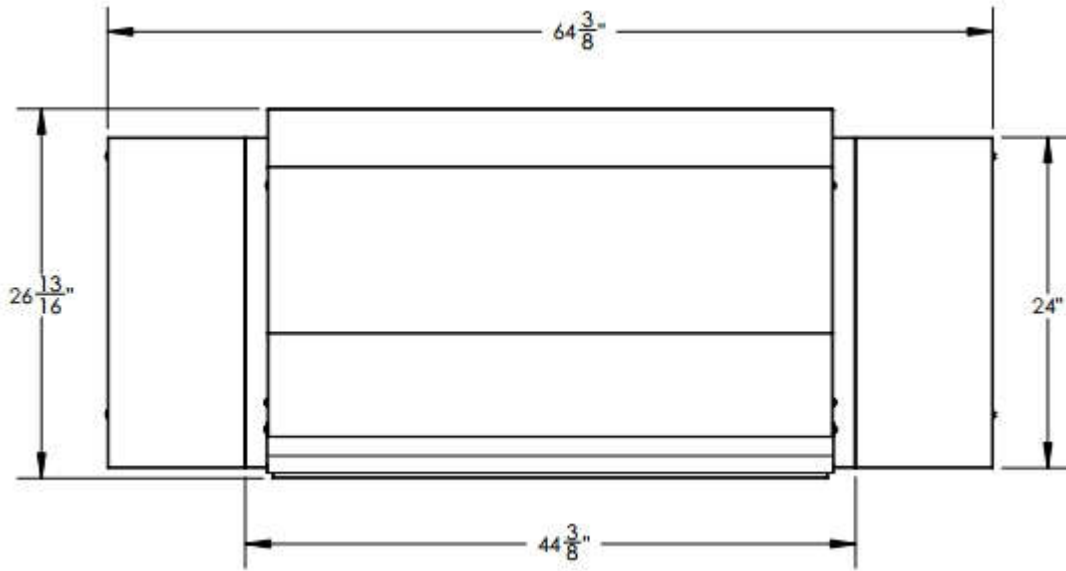

PATIO FR 44"
ON CABINET

TOP VIEW

FRONT VIEW

SIDE VIEW