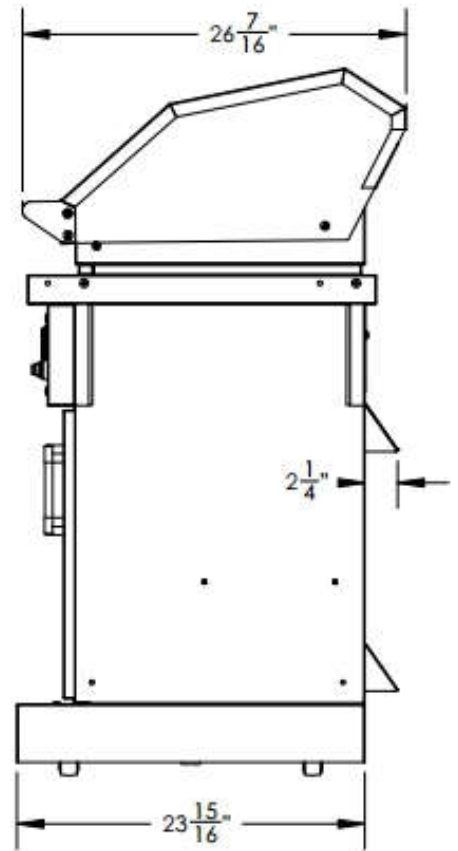

PATIO FR 44"
ON CABINET

TOP VIEW

FRONT VIEW

SIDE VIEW