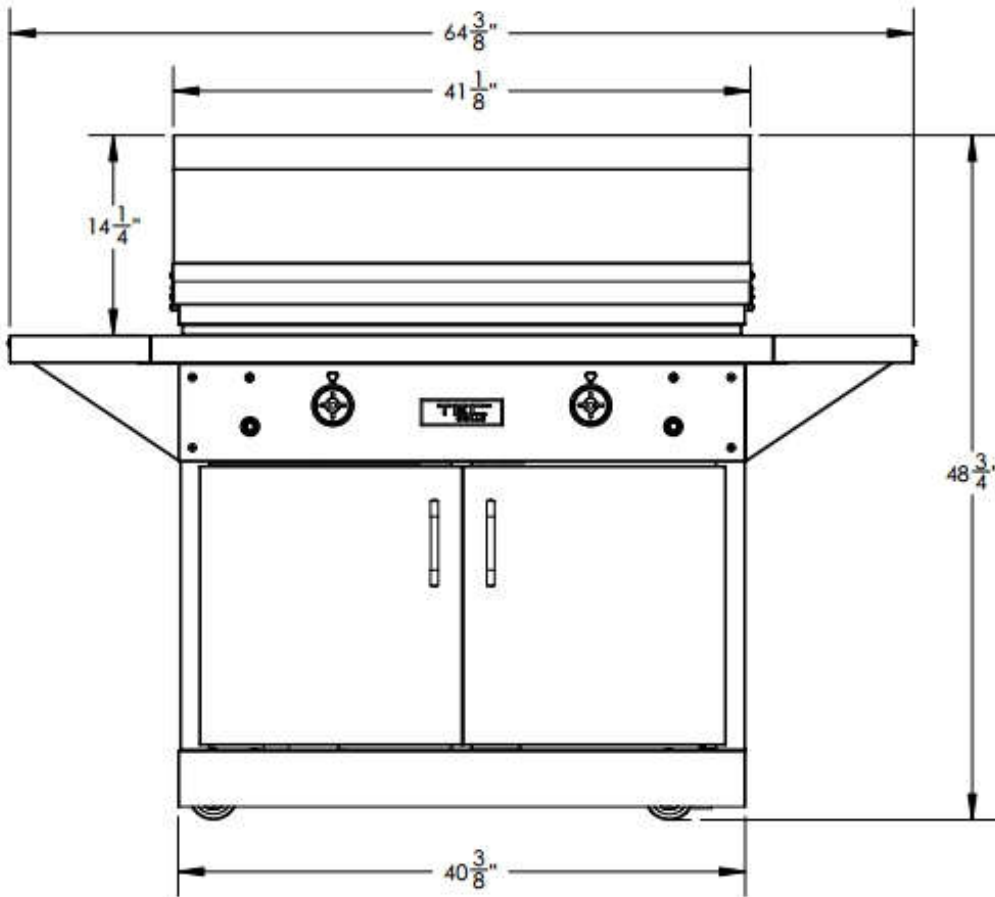

PATIO FR 44"
ON CABINET

TOP VIEW

FRONT VIEW

SIDE VIEW