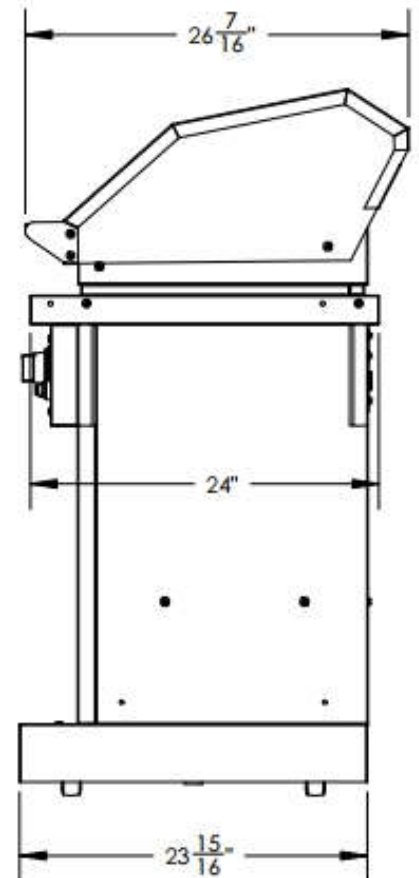

PATIO FR 44"
ON PEDESTAL

TOP VIEW

FRONT VIEW

SIDE VIEW