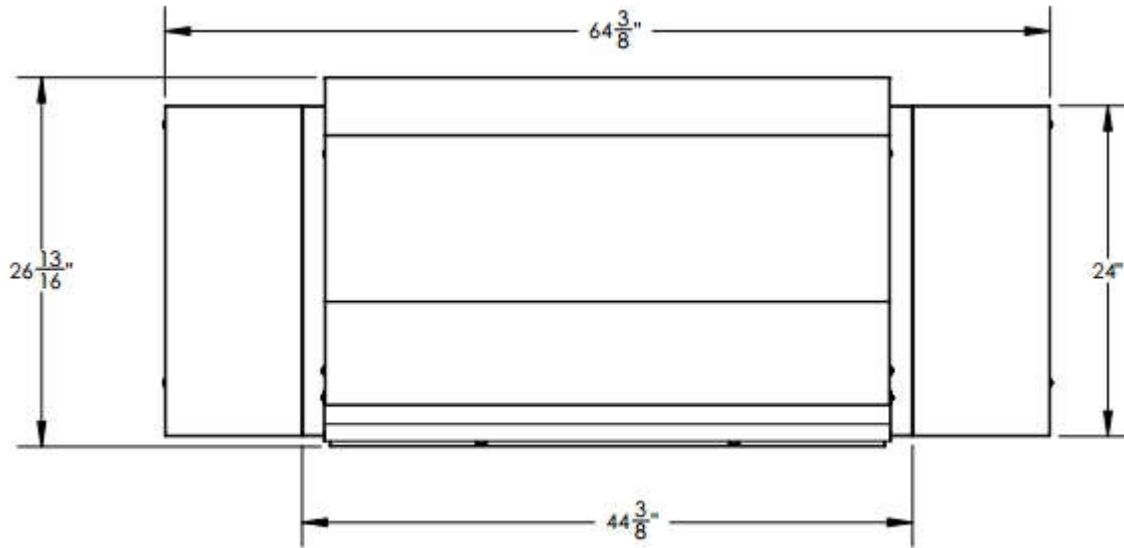

PATIO FR 44"
ON PEDESTAL

TOP VIEW

FRONT VIEW

SIDE VIEW