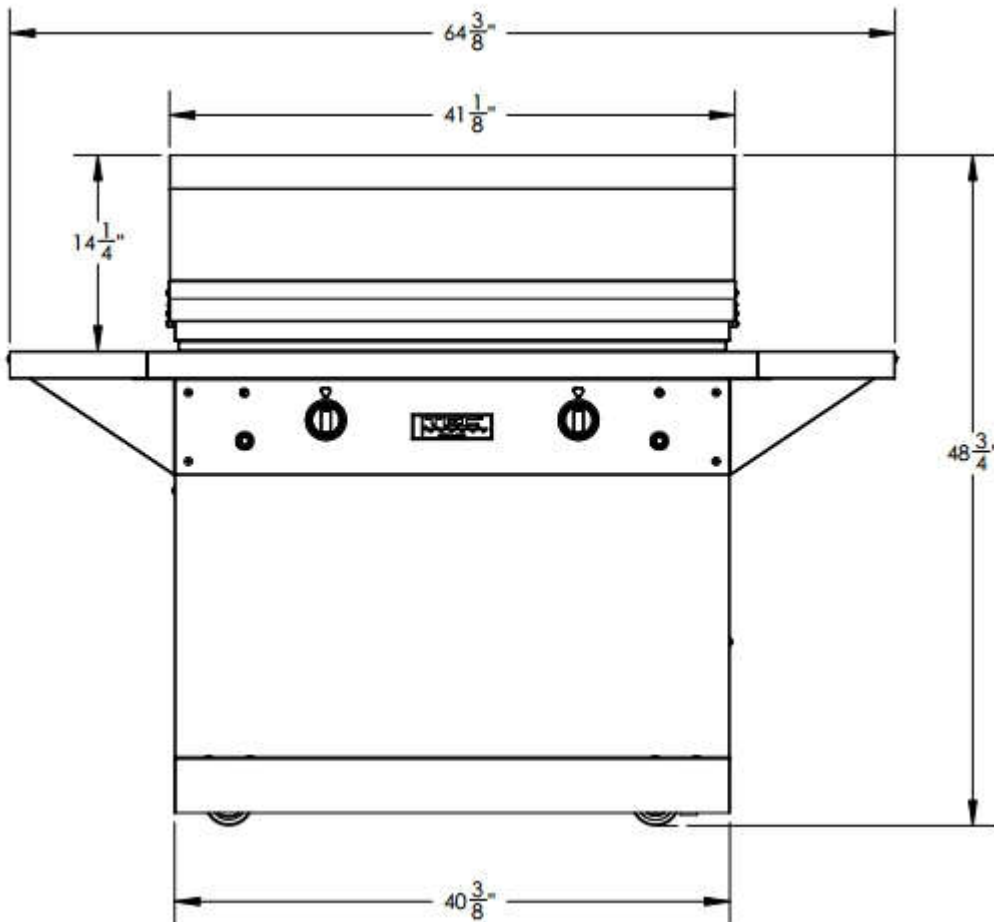

PATIO FR 44"
ON PEDESTAL

TOP VIEW

FRONT VIEW

SIDE VIEW