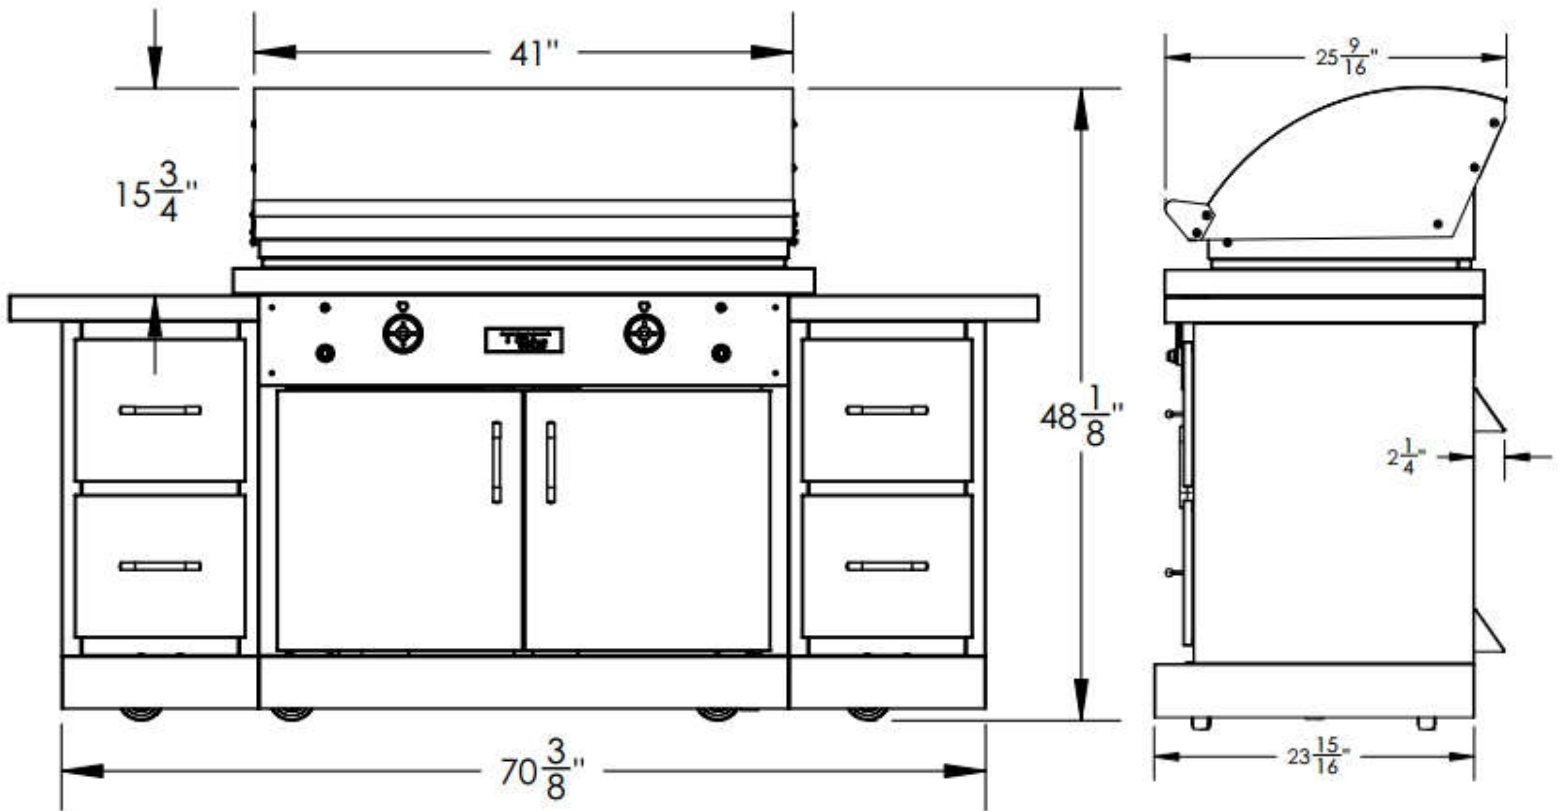

STERLING PATIO FR 44"

ISLAND

TOP VIEW

FRONT VIEW

SIDE VIEW