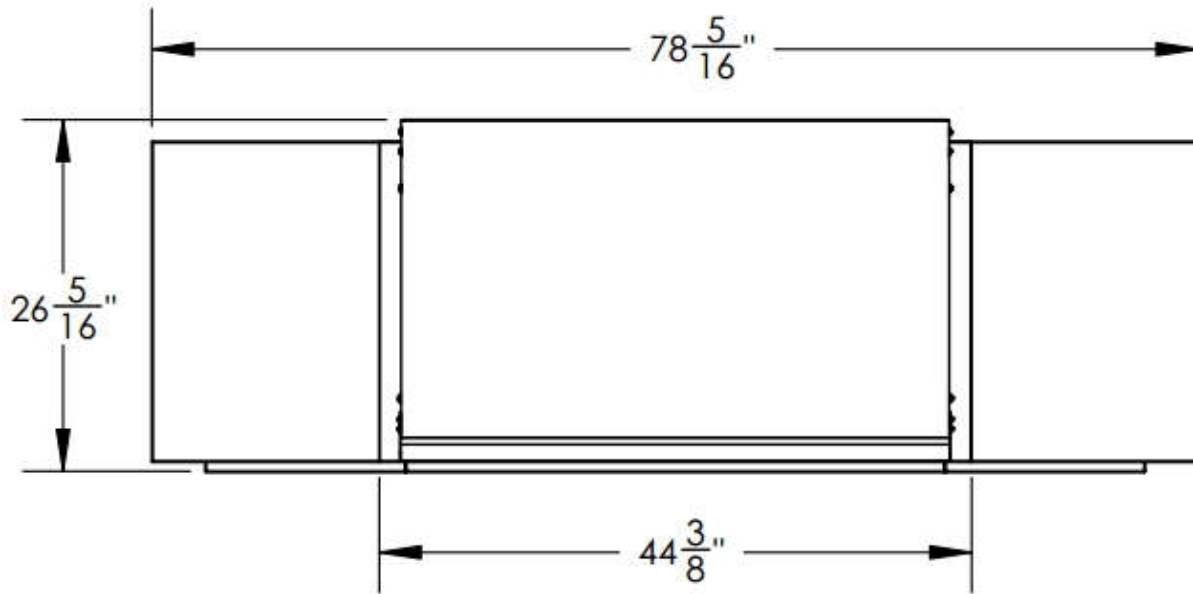

STERLING PATIO FR 44"

ISLAND

TOP VIEW

FRONT VIEW

SIDE VIEW