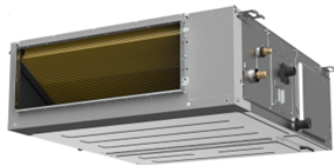

b.) 9K-24K Concealed Duct

Model Numbers:
ACiQ-09CD-HH-MC
ACiQ-12CD-HH-MC
ACiQ-18CD-HH-MC
ACiQ-24CD-HH-MC