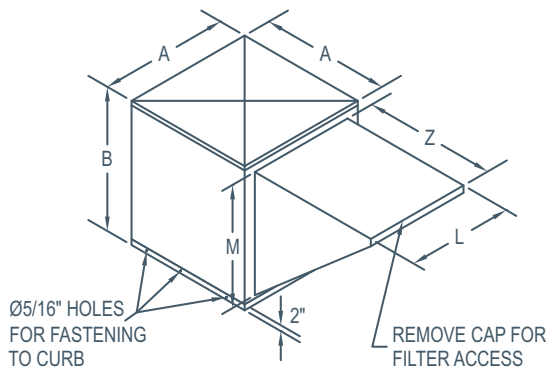

## DIMENSIONS

MODEL	A	B	D	E	F	G	H	L	M	Z	FILTERS		*INSIDE CABINET	UNIT WEIGHT (LBS) (without motors & drives)
											SIZE	QUANTITY		
SIS-9DD	24 3/8"	19 3/8"	10 1/4"	11 13/16"	6 9/32"	7 1/16"	7 1/16"	19 1/4"	16 9/16"	21 1/4"	16" x 24" x 1"	1	24"x 24"	70
SIS-10DD	28 3/8"	21 3/8"	11 3/8"	13 1/8"	7 5/8"	8 1/2"	8 1/2"	20 1/2"	18 9/16"	25 3/4"	15" x 20" x 1"	2	28"x 28"	87
SIS-12DD	32 3/8"	24 5/8"	13 7/16"	15 5/8"	8 3/8"	9 15/32"	9 15/32"	25 3/8"	21 9/16"	30 3/4"	20" x 25" x 1" & 16" x 25" x 1"	1 & 1	32"x 32"	117