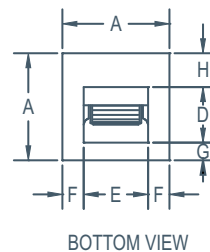

## DIMENSIONS

MODEL	A	B	D	E	F	G	H	L	M	Z	FILTERS		*INSIDE CABINET	UNIT WEIGHT (LBS) (without motors & drives)
											SIZE	QUANTITY		
SIS-9DD	24 3/8"	19 3/8"	10 1/4"	11 13/16"	6 9/32"	7 1/16"	7 1/16"	19 1/4"	16 9/16"	21 1/4"	16" x 24" x 1"	1	24"x 24"	70
SIS-10DD	28 3/8"	21 3/8"	11 3/8"	13 1/8"	7 5/8"	8 1/2"	8 1/2"	20 1/2"	18 9/16"	25 3/4"	15" x 20" x 1"	2	28"x 28"	87
SIS-12DD	32 3/8"	24 5/8"	13 7/16"	15 5/8"	8 3/8"	9 15/32"	9 15/32"	25 3/8"	21 9/16"	30 3/4"	20" x 25" x 1" & 16" x 25" x 1"	1 & 1	32"x 32"	117