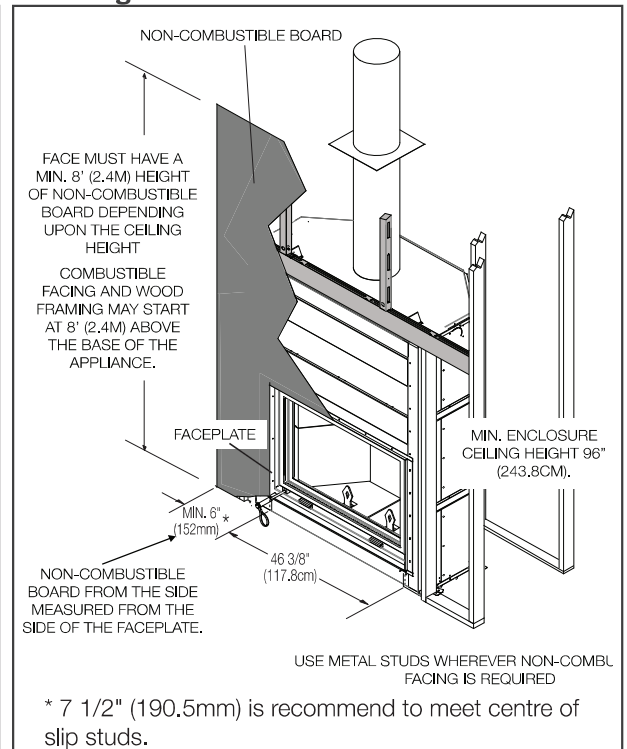

Product information provided is not complete and is subject to change without notice. Please consult the installation manual for the most up to date installation information.

Minimum Enclosure Clearances

Framing

Minimum Mantel Clearances

Finishing Material

Spécifications

Modèle	Largeur		Hauteur		Profondeur		Dimensions de Vision
	Réel	Ossature	Réel	Ossature	Réel	Ossature	
NZ8000	59 5/8	60	80 13/16	81 1/4	30 5/16	30 9/16	28 1/2 x 42