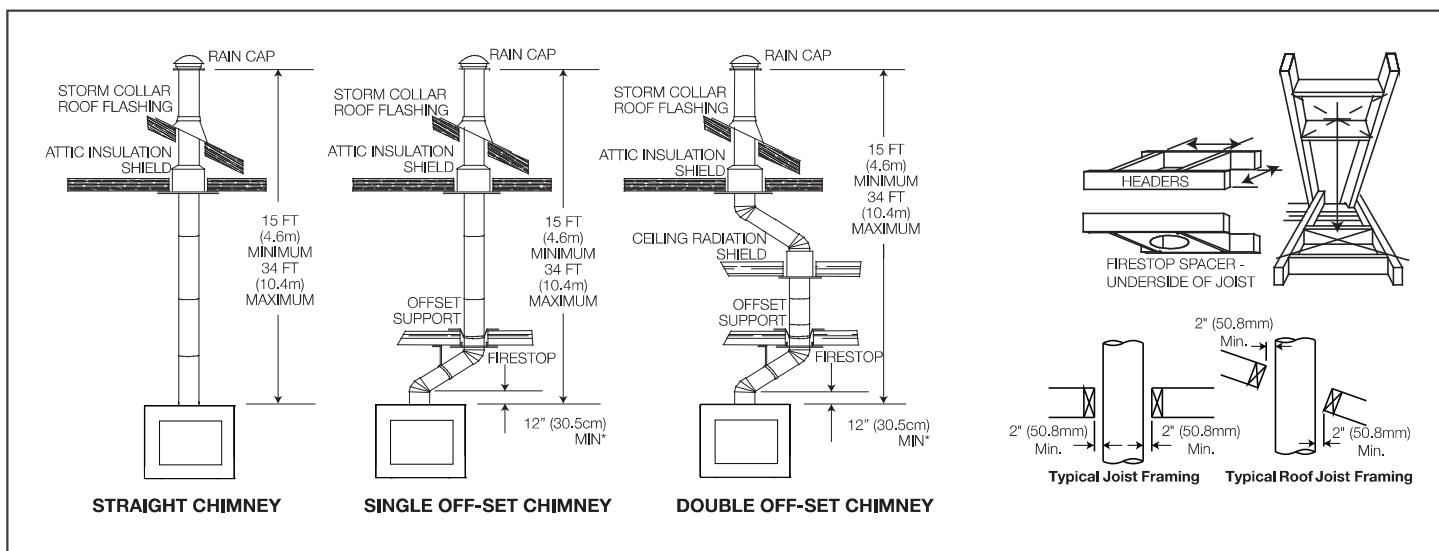

Specifications

Model	Width		Height		Depth		Viewing Area
	Actual	Framing	Actual	Framing	Actual	Framing	
NZ8000	59 5/8	60	80 13/16	81 1/4	30 5/16	30 9/16	28 1/2 x 42

Dimensions

Typical Chimney Installation

Product information provided is not complete and is subject to change without notice. Please consult the installation manual for the most up to date installation information.

Minimum Enclosure Clearances

Framing

Minimum Mantel Clearances

Finishing Material

Spécifications

Modèle	Largeur		Hauteur		Profondeur		Dimensions de Vision
	Réel	Ossature	Réel	Ossature	Réel	Ossature	
NZ8000	59 5/8	60	80 13/16	81 1/4	30 5/16	30 9/16	28 1/2 x 42