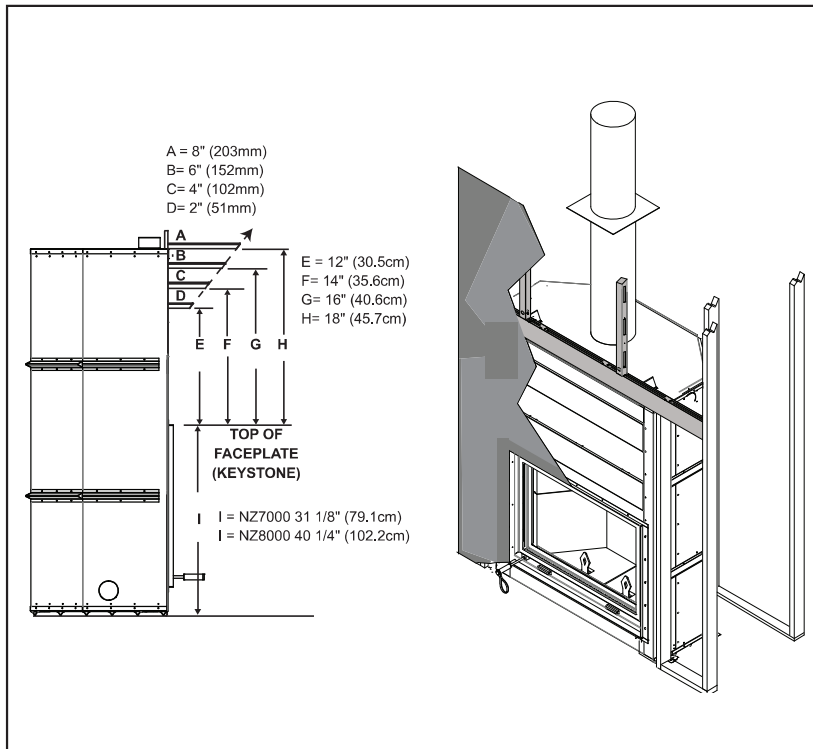

Specifications

Model	Width		Height		Depth		Viewing Area
	Actual	Framing	Actual	Framing	Actual	Framing	
NZ8000	59 5/8	60	80 13/16	81 1/4	30 5/16	30 9/16	28 1/2 x 42

Dimensions

Typical Chimney Installation

Product information provided is not complete and is subject to change without notice. Please consult the installation manual for the most up to date installation information.

Minimum Enclosure Clearances

Framing

Minimum Mantel Clearances

Finishing Material

Spécifications

Modèle	Largeur		Hauteur		Profondeur		Dimensions de Vision
	Réel	Ossature	Réel	Ossature	Réel	Ossature	
NZ8000	59 5/8	60	80 13/16	81 1/4	30 5/16	30 9/16	28 1/2 x 42