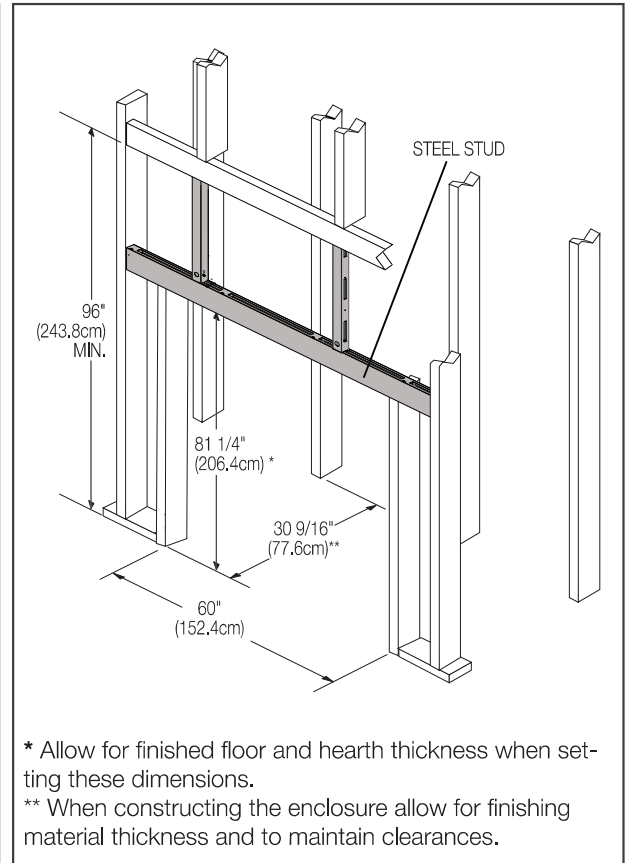

Specifications

Model	Width		Height		Depth		Viewing Area
	Actual	Framing	Actual	Framing	Actual	Framing	
NZ8000	59 5/8	60	80 13/16	81 1/4	30 5/16	30 9/16	28 1/2 x 42

Dimensions

Typical Chimney Installation

Product information provided is not complete and is subject to change without notice. Please consult the installation manual for the most up to date installation information.

Minimum Enclosure Clearances

Framing

Minimum Mantel Clearances

Finishing Material

Spécifications

Modèle	Largeur		Hauteur		Profondeur		Dimensions de Vision
	Réel	Ossature	Réel	Ossature	Réel	Ossature	
NZ8000	59 5/8	60	80 13/16	81 1/4	30 5/16	30 9/16	28 1/2 x 42