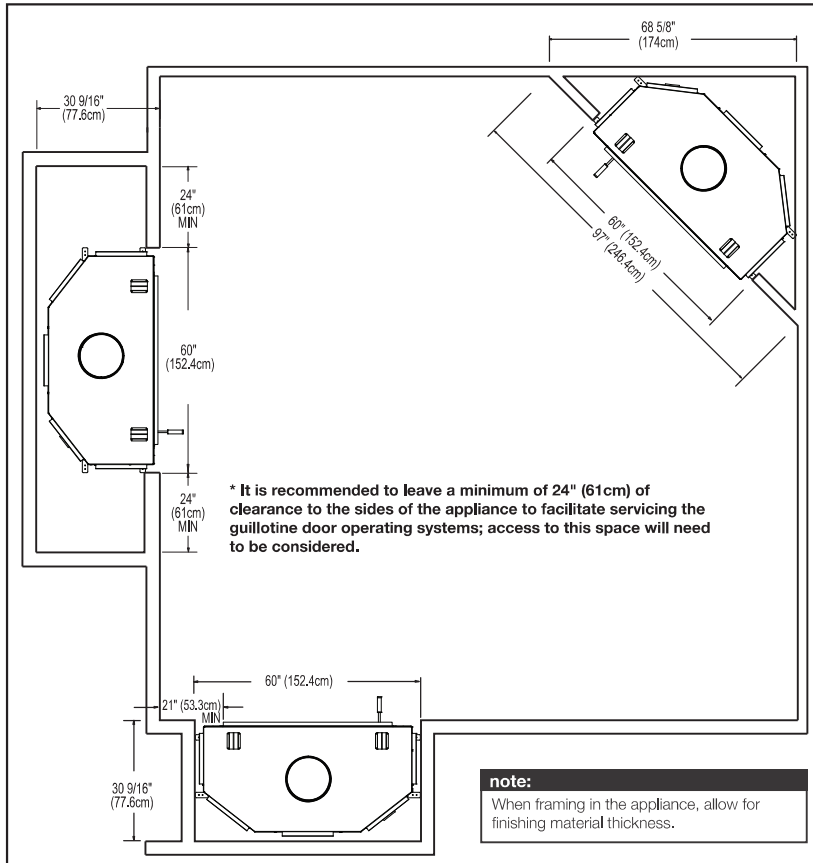

Specifications

Model	Width		Height		Depth		Viewing Area
	Actual	Framing	Actual	Framing	Actual	Framing	
NZ8000	59 5/8	60	80 13/16	81 1/4	30 5/16	30 9/16	28 1/2 x 42

Dimensions

Typical Chimney Installation

Product information provided is not complete and is subject to change without notice. Please consult the installation manual for the most up to date installation information.

Minimum Enclosure Clearances

Framing

Minimum Mantel Clearances

Finishing Material

Spécifications

Modèle	Largeur		Hauteur		Profondeur		Dimensions de Vision
	Réel	Ossature	Réel	Ossature	Réel	Ossature	
NZ8000	59 5/8	60	80 13/16	81 1/4	30 5/16	30 9/16	28 1/2 x 42