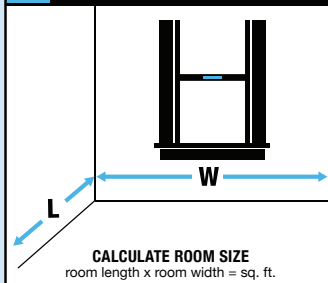

CHOOSING

THE RIGHT SIZE AIR CONDITIONER FOR YOUR ROOM

1 MEASURE AREA OF THE ROOM

2 MATCH ROOM SIZE WITH CORRECT BTUs

ROOM SIZE (sq. ft.)	BTUs
150 10' x 15'	5,000
250 15.5' x 16'	6,000
350 17.5' x 20'	8,000
450 18' x 25'	10,000
550 22' x 25'	12,000
700 25' x 28'	15,000
1,000 31.25' x 32'	18,000
1,500 37.5' x 40'	25,000
2,000 40' x 50'	28,500

3 CONFIRM WINDOW OPENING SIZE

4 CHECK ELECTRICAL REQUIREMENTS

OUTLET CONFIGURATIONS

DETERMINE IF YOUR CIRCUIT IS ADEQUATE

4PNC12000	
UPC CODE	8-42149-02538-0
COOLING CAPACITY (BTU)	12,000
COVERAGE (sq. ft.)	450–500
EER	10.9
ENERGY STAR RATED	No
FAN SPEEDS (Cool/Fan)	3/3
AMPS	9.5
WATTS	1,100
DECIBELS (Hi/Mi/Lo)	61/59/58
WINDOW WIDTH (Min./Max.) (in.)	23/36
WINDOW HEIGHT (Min.) (in.)	15 ^{1/2}
UNIT DIMENSIONS (WxHxD) (in.)	19 x 14 ^{3/4} x 21 ^{1/2}
PKG. DIMENSIONS (WxHxD) (in.)	22 x 17 x 23 ^{1/4}
STUFFING QTY. (20'/40'/40' HQ)	190/410/498
WEIGHT (Net/Gross) (lbs.)	67/75
REFRIGERATION	R32
OUTLET CONFIGURATION	15 AMP 115V