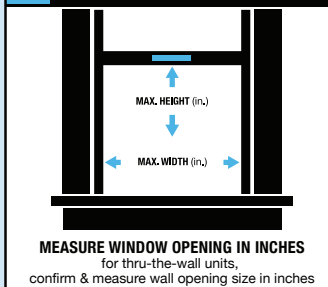

CHOOSING

THE RIGHT SIZE AIR CONDITIONER FOR YOUR ROOM

1 MEASURE AREA OF THE ROOM

2 MATCH ROOM SIZE WITH CORRECT BTUs

ROOM SIZE (sq. ft.)	BTUs
150 10' x 15'	5,000
250 15.5' x 16'	6,000
350 17.5' x 20'	8,000
450 18' x 25'	10,000
550 22' x 25'	12,000
700 25' x 28'	15,000
1,000 31.25' x 32'	18,000
1,500 37.5' x 40'	25,000
2,000 40' x 50'	28,500

3 CONFIRM WINDOW OPENING SIZE

4 CHECK ELECTRICAL REQUIREMENTS

OUTLET CONFIGURATIONS

DETERMINE IF YOUR CIRCUIT IS ADEQUATE

4PNC12000	
UPC CODE	8-42149-02538-0
COOLING CAPACITY (BTU)	12,000
COVERAGE (sq. ft.)	450–500
EER	10.9
ENERGY STAR RATED	No
FAN SPEEDS (Cool/Fan)	3/3
AMPS	9.5
WATTS	1,100
DECIBELS (Hi/Mi/Lo)	61/59/58
WINDOW WIDTH (Min./Max.) (in.)	23/36
WINDOW HEIGHT (Min.) (in.)	15 ^{1/2}
UNIT DIMENSIONS (WxHxD) (in.)	19 x 14 ^{3/4} x 21 ^{1/2}
PKG. DIMENSIONS (WxHxD) (in.)	22 x 17 x 23 ^{1/4}
STUFFING QTY. (20'/40'/40' HQ)	190/410/498
WEIGHT (Net/Gross) (lbs.)	67/75
REFRIGERATION	R32
OUTLET CONFIGURATION	15 AMP 115V