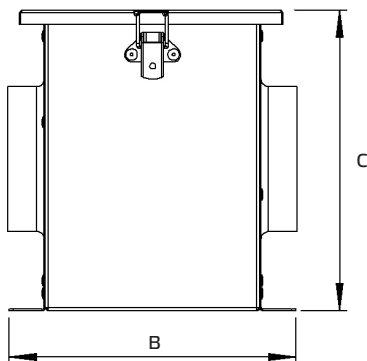

Filter Box

Type	ID	Nominal width inch	Filter Size	A inch	B inch	C inch	Weight lbs
Air Filter Box 4"	149448	4	1	8.1	7.8	8.1	4.0
Air Filter Box 6"	149452	6	1	8.1	7.8	8.1	3.7
Air Filter Box 8"	149449	8	2	12.0	7.8	12.1	6.4
Air Filter Box 10"	149453	10	2	12.0	7.8	12.1	5.9
Air Filter Box 12"	149455	12	3	19.9	7.8	20.0	13.4
Air Filter Box 14"	149456	14	3	19.9	7.8	20.0	11.0

- Filter box with mat filter ISO Coarse 45% (G3)/ MERV 5
- Galvanized sheet steel housing
- Toggle-type fastener
- Minimal airflow restriction
- Recyclable

Fiber Mat Filter
max. ambient temp 80 °C
1 pack = 5 pcs.