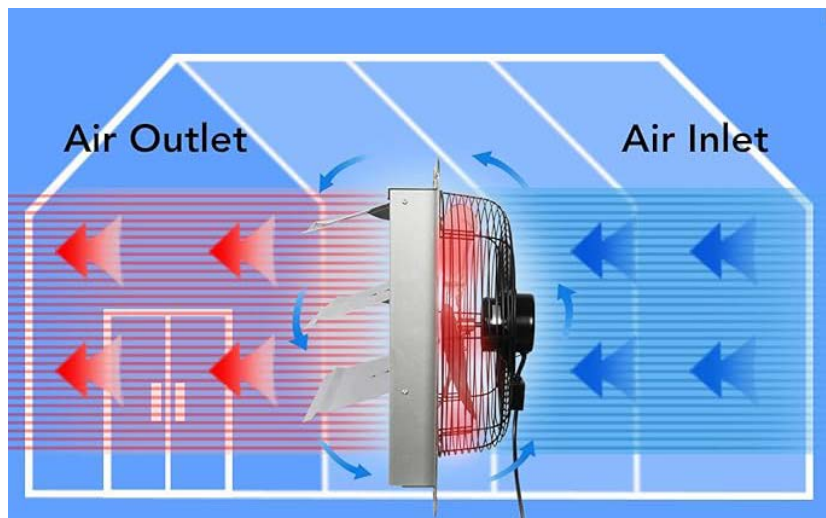

ACiQ[®]

SMWE Shutter Ventilation Fan

Main features of SWE Louvered Ventilators

- **Multi-Purpose:** Louvered exhaust fans are great for removing heat, moisture, dust, and bad odors from any residential, commercial, industrial, or agricultural space. Perfect for use in home attics, workshops, welding rooms, factories, warehouses, barns, and greenhouses.
- **Corrosion Resistant:** Exhaust fans are made with high-grade aluminum louvers and blades that withstand moisture and heat, providing longevity to the fan and preventing corrosive rust from forming.
- Can be used with speed regulator.

Typical Features includes:

Get rid of floating dust

Remove unpleasant odors

Exhaust moisture

Remove hot, stale air

Dimension and Performance

Model	Voltage/Frequency	Speed (RPM)	Operating current (A)	Operating power (W)	Flow (CFM)
SWE10	120V/60HZ	1606	0.4	43	820
SWE12	120V/60HZ	1688	0.4	49	1700
SWE14	120V/60HZ	1665	0.6	74	2250
SWE16	120V/60HZ	1583	0.9	107	3100
SWE18	120V/60HZ	1618	1.2	140	4200
SWE20	120V/60HZ	1145	1.3	152	4000
SWE24	120V/60HZ	1140	1.5	181	5280
SWE30	120V/60HZ	870	1.8	201	7207
SWE36	120V/60HZ	830	2.2	240	9432