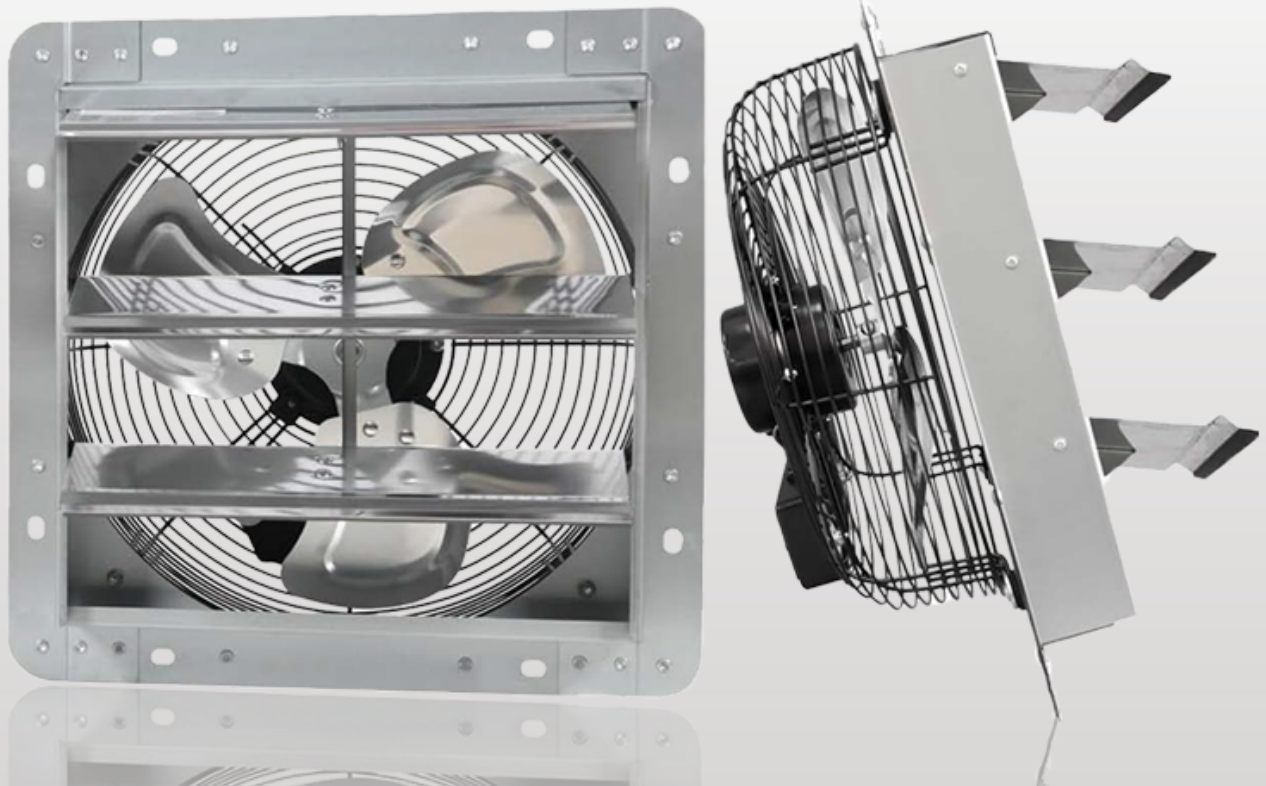

ACiQ[®]

SMWE Shutter Ventilation Fan

Main features of SWE Louvered Ventilators

- **Multi-Purpose:** Louvered exhaust fans are great for removing heat, moisture, dust, and bad odors from any residential, commercial, industrial, or agricultural space. Perfect for use in home attics, workshops, welding rooms, factories, warehouses, barns, and greenhouses.
- **Corrosion Resistant:** Exhaust fans are made with high-grade aluminum louvers and blades that withstand moisture and heat, providing longevity to the fan and preventing corrosive rust from forming.
- Can be used with speed regulator.

Typical Features includes:

Get rid of floating dust

Remove unpleasant odors

Exhaust moisture

Remove hot, stale air

Dimension and Performance

Model	Voltage/Frequency	Speed (RPM)	Operating current (A)	Operating power (W)	Flow (CFM)
SWE10	120V/60HZ	1606	0.4	43	820
SWE12	120V/60HZ	1688	0.4	49	1700
SWE14	120V/60HZ	1665	0.6	74	2250
SWE16	120V/60HZ	1583	0.9	107	3100
SWE18	120V/60HZ	1618	1.2	140	4200
SWE20	120V/60HZ	1145	1.3	152	4000
SWE24	120V/60HZ	1140	1.5	181	5280
SWE30	120V/60HZ	870	1.8	201	7207
SWE36	120V/60HZ	830	2.2	240	9432