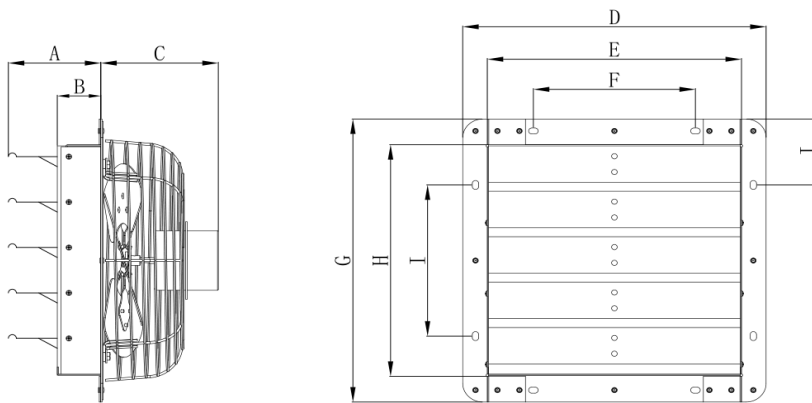

Typical Features includes:

Get rid of floating dust

Remove unpleasant odors

Exhaust moisture

Remove hot, stale air

Dimension and Performance

Model	Voltage/Frequency	Speed (RPM)	Operating current (A)	Operating power (W)	Flow (CFM)
SWE10	120V/60HZ	1606	0.4	43	820
SWE12	120V/60HZ	1688	0.4	49	1700
SWE14	120V/60HZ	1665	0.6	74	2250
SWE16	120V/60HZ	1583	0.9	107	3100
SWE18	120V/60HZ	1618	1.2	140	4200
SWE20	120V/60HZ	1145	1.3	152	4000
SWE24	120V/60HZ	1140	1.5	181	5280
SWE30	120V/60HZ	870	1.8	201	7207
SWE36	120V/60HZ	830	2.2	240	9432

Model	A	B	C	D	E	F	G	H	I	J
SMWE10	4.5in(115mm)	1.9in(49mm)	5.0in(128mm)	12.8in(325mm)	10.6in(270mm)	6.8in(173mm)	12.8in(325mm)	10.3in(263mm)	6.8in(173mm)	2.9in(76mm)
SMWE12	5.5in(140mm)	2.1in(54mm)	5.2in(133mm)	14.9in(380mm)	12.4in(315mm)	7.9in(202mm)	14.9in(380mm)	12.0in(305mm)	7.9in(202mm)	3.5in(89mm)
SMWE14	5.5in(140mm)	2.1in(55mm)	5.7in(145mm)	17.1in(435mm)	13.9in(354mm)	9.1in(231mm)	17.1in(435mm)	13.8in(350mm)	9.1in(231mm)	4.0in(102mm)
SMWE16	5.6in(142mm)	2.4in(62mm)	5.7in(146mm)	18.8in(480mm)	16.1in(411mm)	11.8in(300mm)	18.8in(480mm)	15.9in(405mm)	11.8in(300mm)	3.5in(90mm)
SMWE18	6.2in(160mm)	2.5in(65mm)	6.1in(155mm)	20.9in(532mm)	18.3in(465mm)	13.9in(355mm)	20.9in(532mm)	17.9in(456mm)	13.9in(355mm)	3.4in(88mm)
SMWE20	5.8in(148mm)	2.7in(68mm)	9.1in(231mm)	22.9in(584mm)	20.1in(511mm)	15.9in(406mm)	22.9in(584mm)	20.1in(511mm)	15.9in(406mm)	3.4in(88mm)
SMWE24	5.8in(148mm)	2.7in(68mm)	9.1in(231mm)	26.9in(685mm)	24.2in(616mm)	20.0in(508mm)	26.9in(685mm)	24.3in(616mm)	20.0in(508mm)	3.4in(88mm)
SMWE30	6.7in(170mm)	3.1in(78mm)	11.4in(290mm)	32.9in(838mm)	30.1in(767mm)	25.9in(660mm)	32.9in(838mm)	30.1in(767mm)	25.9in(660mm)	3.4in(88mm)
SMWE36	6.7in(170mm)	3.1in(78mm)	11.4in(290mm)	38.9in(990mm)	36.3in(921mm)	32.0in(813mm)	38.9in(990mm)	36.1in(918mm)	32.0in(813mm)	3.4in(88mm)