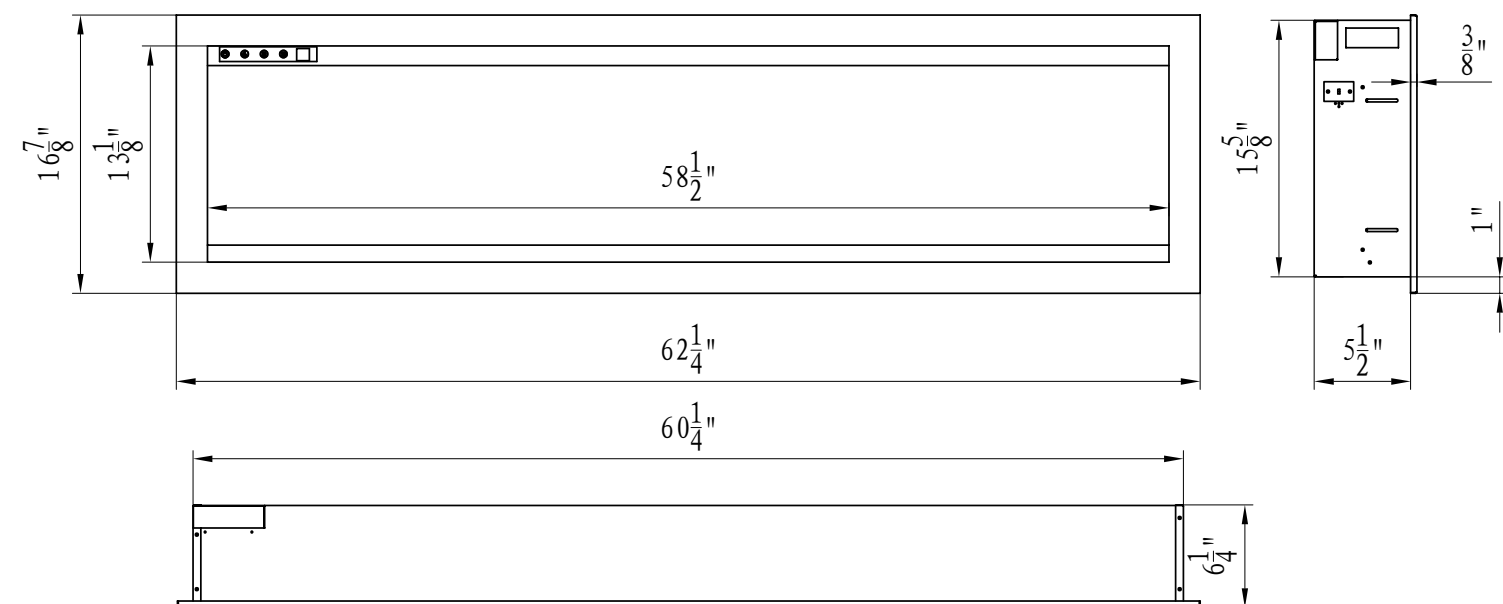

SYM-60 BESPOKE