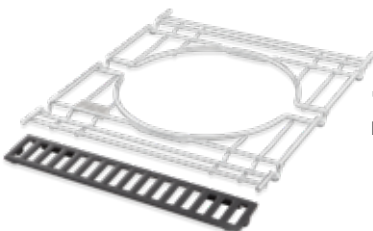

Frame Kit

7677 Weber Crafted Frame Kit

Fits 2022 GENESIS grills.