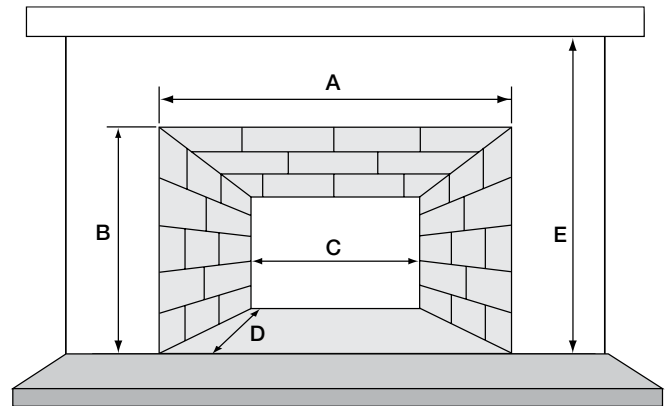

Convert a drafty, wood-burning fireplace into an efficient, beautiful focal point by installing a Majestic gas fireplace insert in just three easy steps.

Ruby 35" with Contemporary Arch front and surround in bronze with Tavern Brown interior.

STEP 1: Measure your existing fireplace opening and choose your insert

The height, width and depth of the existing fireplace opening is needed to ensure an appropriately sized insert is selected.

- A. Fireplace front width _____
- B. Fireplace front height _____
- C. Fireplace back width _____
- D. Fireplace depth _____
- E. Hearth to mantel height _____