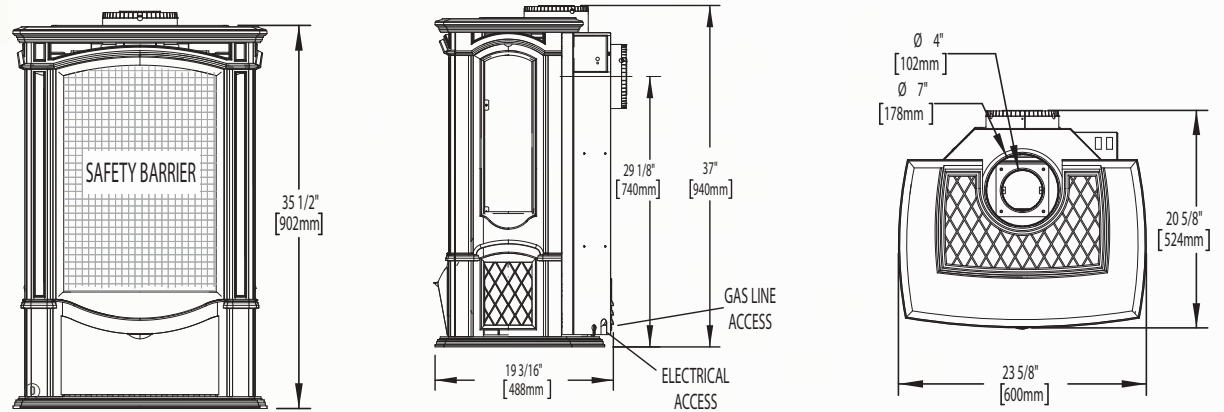

Castlemore™

Shown on pages 8 & 9

Model	BTU's (Input)		Venting	Height	Front Width	Depth	Glass Type	Viewing Area		Efficiencies			Blower Kit	Mobile Home Certified	Electronic Ignition	Minimum Clearances to Combustibles		
	Natural Gas	Propane		Actual	Actual	Actual		Height	Width	EnerGuide	AFUE	Steady State				Corner	Rear	Sides
GDS26-1	25,000	25,000	Top or Rear	35 1/2"	23 5/8"	19 3/16"	Ceramic	24"	16 5/8"	61.3%	-	82%	Optional	Yes	Yes	2"	5"	2"

Certified under Canadian and American National Standards. This product has a design registration. Wolf Steel Ltd.

Haliburton™

Shown on pages 10 & 11