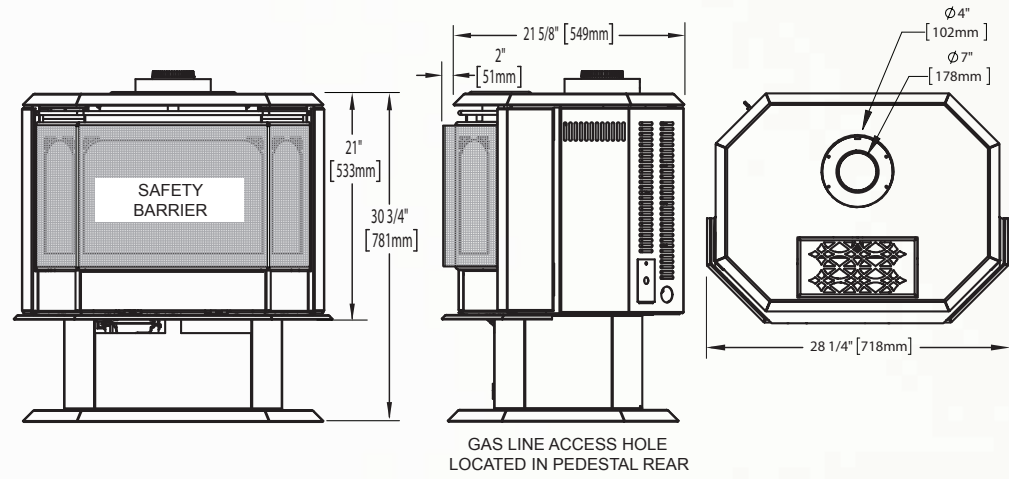

Havelock™

Shown on pages 12 & 13

Model	BTU's (Input)		Venting	Height	Front Width	Depth	Glass Type	Viewing Area		Efficiencies			Blower	Mobile Home Certified	Electronic Ignition	Minimum Clearances to Combustibles		
	Natural Gas	Propane		Actual	Actual	Actual		Height	Width	EnerGuide	AFUE	Steady State				Corner	Rear	Sides
GDS50	44,000	40,000	Top	30 3/4"	28 1/4"	21 5/8"	Ceramic	13 7/8"	25 3/4"	70%	67%	84%	Standard	Yes	No	1"	2"	7"

Certified under Canadian and American National Standards.