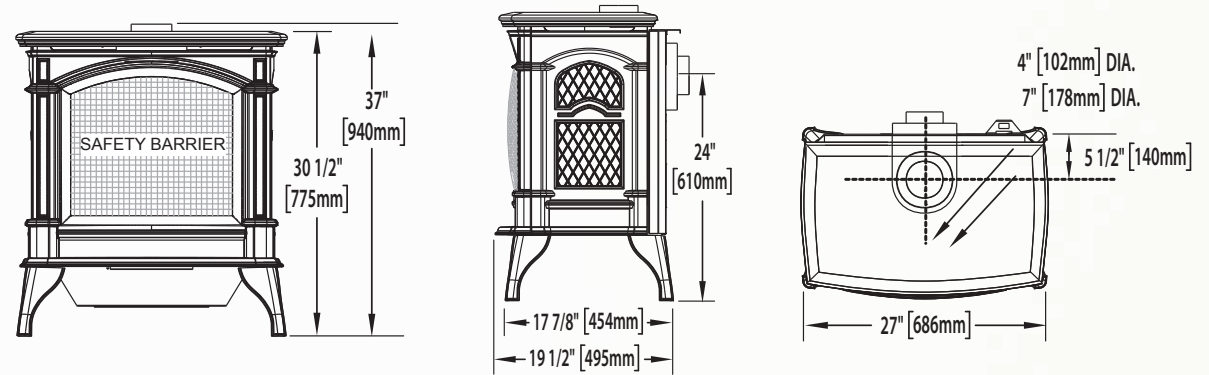

Knightsbridge™

Shown on pages 14 & 15

Model	BTU's (Input)		Venting	Height	Front Width	Depth	Glass Type	Viewing Area		Efficiencies			Blower Kit	Mobile Home Certified	Electronic Ignition	Minimum Clearances to Combustibles		
	Natural Gas	Propane		Actual	Actual	Actual		Height	Width	EnerGuide	AFUE	Steady State				Corner	Rear	Sides
GDS60	35,000	31,500	Top or Rear	30 1/2"	27"	19 1/2"	Ceramic	18 3/4"	21"	63.1%	64%	78%	Optional	Yes	Yes	2"	6"	6"

Certified under Canadian and American National Standards.

Figures may vary with individual conditions such as floor plan layout, insulation value/heat loss of the house and geographical location. Measurements to be used as a guide only. Consult your owner's manual for complete and up-to-date installation instructions and proper clearances to combustible materials.