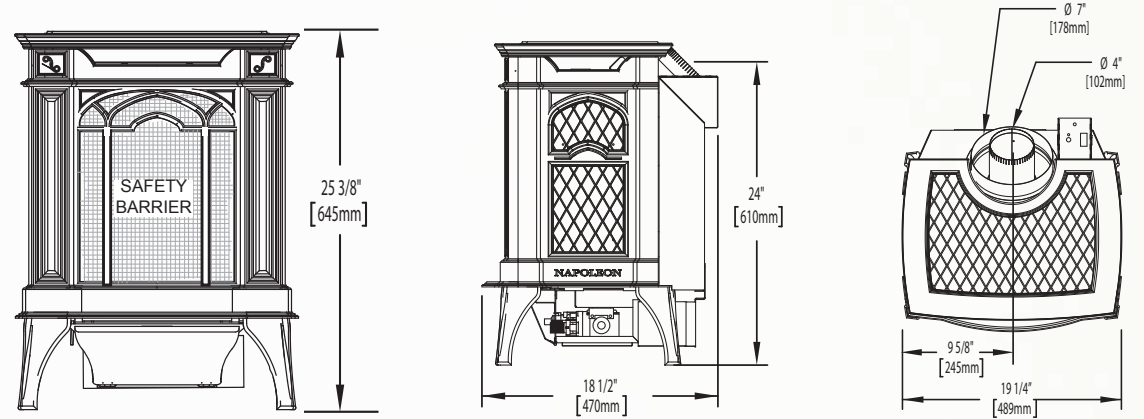

Arlington™

Shown on pages 4 & 5

Model	BTU's (Input)		Venting	Height	Front Width	Depth	Glass Type	Viewing Area		Efficiencies			Blower Kit	Mobile Home Certified	Electronic Ignition	Minimum Clearances to Combustibles		
	Natural Gas	Propane						Actual	Width	EnerGuide	AFUE	Steady State				Corner	Rear	Sides
GDS20	20,000	20,000	45°	25 3/8"	19 1/4"	18 1/2"	Ceramic	13"	14"	60%	-	78%	Optional	Yes	No	2"	2"	4"