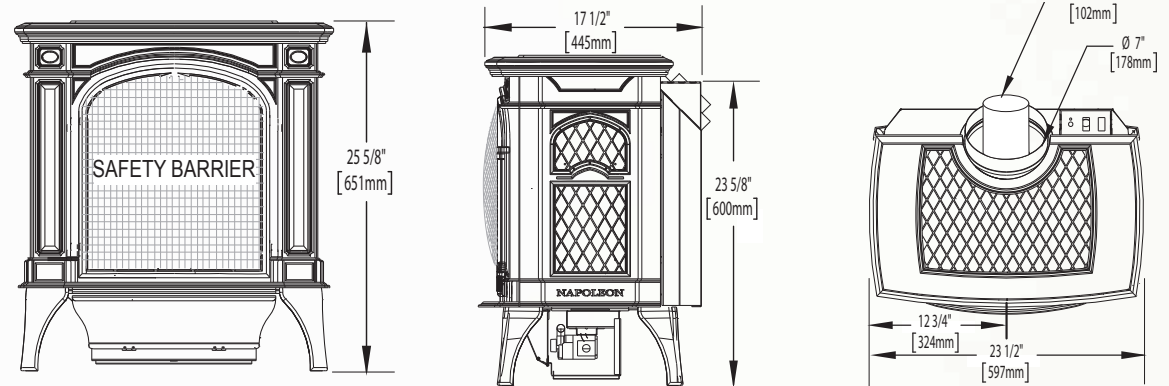

Bayfield™

Shown on pages 6 & 7

Model	BTU's (Input)		Venting	Height	Front Width	Depth	Glass Type	Viewing Area		Efficiencies			Blower Kit	Mobile Home Certified	Electronic Ignition	Minimum Clearances to Combustibles		
	Natural Gas	Propane						Actual	Width	EnerGuide	AFUE	Steady State				Corner	Rear	Sides
GDS25	24,500	23,000	45°	25 5/8"	23 1/2"	17 1/2"	Ceramic	15"	18"	64.1%	64%	80%	Optional	Yes	Yes	2"	2"	4"

Certified under Canadian and American National Standards.

Figures may vary with individual conditions such as floor plan layout, insulation value/heat loss of the house and geographical location. Measurements to be used as a guide only. Consult your owner's manual for complete and up-to-date installation instructions and proper clearances to combustible materials.