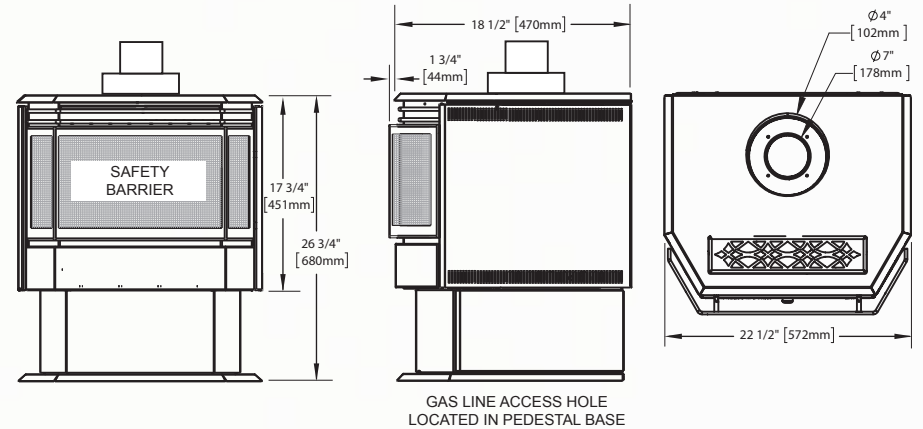

Model	BTU's (Input)		Venting	Height	Front Width	Depth	Glass Type	Viewing Area		Efficiencies			Blower	Mobile Home Certified	Electronic Ignition	Minimum Clearances to Combustibles		
	Natural Gas	Propane		Actual	Actual	Actual		Height	Width	EnerGuide	AFUE	Steady State				Corner	Rear	Sides
GDS28	30,000	26,000	Top	26 3/4"	22 1/2"	18 1/2"	Ceramic	12 3/8"	21"	69.5%	65%	85%	Standard	Yes	No	1"	2"	7"

Certified under Canadian and American National Standards.

Figures may vary with individual conditions such as floor plan layout, insulation value/heat loss of the house and geographical location. Measurements to be used as a guide only. Consult your owner's manual for complete and up-to-date installation instructions and proper clearances to combustible materials.