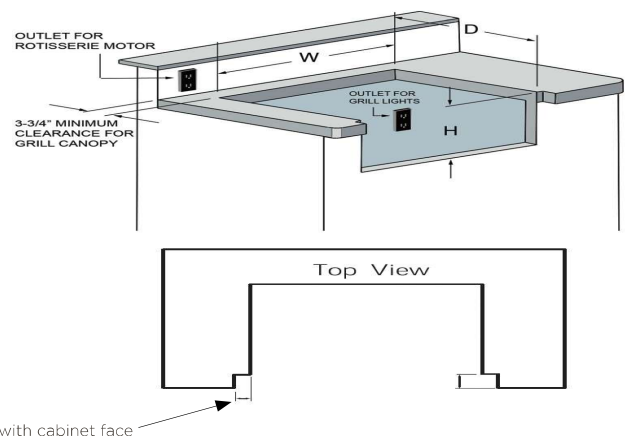

## Key Features:

- Heliarc-welded, 304 stainless steel construction
- 3/8" polished stainless steel grill grates
- Ceramic briquettes
- Polished and seamless edges
- Double-walled, insulated canopy
- Integrated hood thermometer
- 9-volt precision-fire electronic ignition
- 27,500 BTU 18SR burners
- 12,500 BTU flush, mounted infrared rotisserie burner
- Adjustable, removable warming shelf
- Heavy-duty handle
- Ergonomic control panel
- Spring-assisted lid
- Halogen interior lighting
- Oversized drip tray

## Grill Features & Specifications

Model	Burners	Sear Zone Burner	Rotisserie	Halogen Lights	Smoke Drawer	Smoker Burner	Grill Area
VBQ36G	3 x 27,500 BTU	—	1 x 12,500 BTU IR	●	—	—	660 sq in
VBQ36SZG	2 x 27,500 BTU	1 x 27,500 BTU IR	1 x 12,500 BTU IR	●	—	—	660 sq in

### Product Dimensions

Grill	W	H	D
VBQ36G	36"	25 31/64"	26 15/16"
VBQ36SZG	36"	25 31/64"	26 15/16"

### Cutout Dimensions

Grill	W	H	D
VBQ36G	34 1/2"	10 1/4"	23"
VBQ36SZG	34 1/2"	10 1/4"	23"

Cutout flush with cabinet face