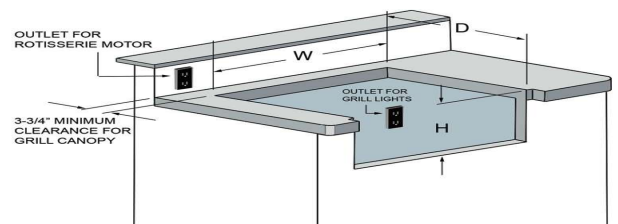

Key Features:

- Heliarc-welded, 304 stainless steel construction
- 3/8" polished stainless steel grill grates
- Ceramic briquettes
- Polished and seamless edges
- Double-walled, insulated canopy
- Integrated hood thermometer
- 9-volt precision-fire electronic ignition
- 27,500 BTU 18SR burners
- 12,500 BTU flush, mounted infrared rotisserie burner
- Adjustable, removable warming shelf
- Heavy-duty handle
- Ergonomic control panel
- Spring-assisted lid
- Halogen interior lighting
- Oversized drip tray

Grill Features & Specifications

Model	Burners	Sear Zone Burner	Rotisserie	Halogen Lights	Smoke Drawer	Smoker Burner	Grill Area
VBQ42G	3 x 27,500 BTU	—	1 x 12,500 BTU IR	●	●	1 x 4,500 BTU	660 sq in
VBQ42SZG	2 x 27,500 BTU	1 x 27,500 BTU IR	1 x 12,500 BTU IR	●	●	1 x 4,500 BTU	770 sq in

Product Dimensions

Grill	W	H	D
VBQ42G	42"	25 31/64"	26 15/16"
VBQ42SZG	42"	25 31/64"	26 15/16"

Cutout Dimensions

Grill	W	H	D
VBQ42G	40 1/2"	10 1/4"	23"
VBQ42SZN	40 1/2"	10 1/4"	23"

Cutout flush with cabinet face